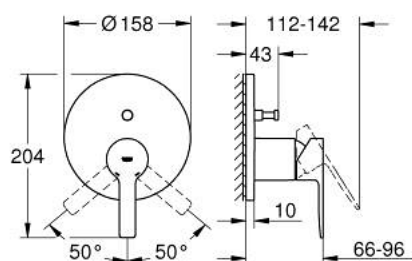

24 064 AL1 LINEARE SINGLE-LEVER MIXER WITH 2-WAY DIVERTER

PRODUCT DESCRIPTION

- Colour: Brushed hard graphite
- trim set for GROHE Rapido SmartBox (35 600/35 604)
- GROHE SilkMove 46 mm ceramic cartridge
- GROHE LongLife finish
- Wall escutcheon with GROHE FastFixation (covered escutcheon and shaft sealing, covered fixing)
- Escudo de metal, retroactivamente 6° ajustable
- Metal lever
- automatic 2-way diverter
- without roughing-in set 35 600/35 604 (please order separately)
- flow performance: outlet B = 27 l/min, outlet C = 27 l/min

24 064 AL1 LINEARE SINGLE-LEVER MIXER WITH 2-WAY DIVERTER

SPARE PARTS, April 2024 – now

- 1: Lever (Spare part-nr. 46988AL0)
- 2: Escutcheon (Spare part-nr. 48429AL0)
- 3: Mounting plate (Spare part-nr. 48440000)
- 4: Cap (Spare part-nr. 09038AL0)
- 5: 3-Way Diverter Valve & Trim (Spare part-nr. 48634000)
- 6: Diverter knob (Spare part-nr. 48637AL0)
- 7: Cartridge (Spare part-nr. 46048000)
- 8: Non-return valve (Spare part-nr. 49085000)
- 9: Seal (Spare part-nr. 48360000)
- 10: Temperature limiter (Spare part-nr. 46375000)*
- 11: Backflow protection combination (EN1717) (Spare part-nr. 14055000)*
- 12: Universal extension set single-lever mixers, 25 mm (Spare part-nr. 14056000)*
- 13: diverter (Spare part-nr. 48635000)*
- 14: Universal extension set single-lever mixers, 50 mm (Spare part-nr. 14057000)*
- 15: diverter (Spare part-nr. 48636000)*