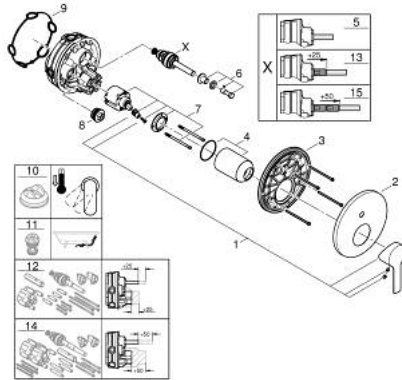

24 064 AL1 LINEARE SINGLE-LEVER MIXER WITH 2-WAY DIVERTER

PRODUCT DESCRIPTION

- Colour: Brushed hard graphite
- trim set for GROHE Rapido SmartBox (35 600/35 604)
- GROHE SilkMove 46 mm ceramic cartridge
- GROHE LongLife finish
- Wall escutcheon with GROHE FastFixation (covered escutcheon and shaft sealing, covered fixing)
- Escudo de metal, retroactivamente 6° ajustable
- Metal lever
- automatic 2-way diverter
- without roughing-in set 35 600/35 604 (please order separately)
- flow performance: outlet B = 27 l/min, outlet C = 27 l/min

24 064 AL1 LINEARE SINGLE-LEVER MIXER WITH 2-WAY DIVERTER

SPARE PARTS, April 2024 – now

- 1: Lever (Spare part-nr. 46988AL0)
- 2: Escutcheon (Spare part-nr. 48429AL0)
- 3: Mounting plate (Spare part-nr. 48440000)
- 4: Cap (Spare part-nr. 09038AL0)
- 5: 3-Way Diverter Valve & Trim (Spare part-nr. 48634000)
- 6: Diverter knob (Spare part-nr. 48637AL0)
- 7: Cartridge (Spare part-nr. 46048000)
- 8: Non-return valve (Spare part-nr. 49085000)
- 9: Seal (Spare part-nr. 48360000)
- 10: Temperature limiter (Spare part-nr. 46375000)*
- 11: Backflow protection combination (EN1717) (Spare part-nr. 14055000)*
- 12: Universal extension set single-lever mixers, 25 mm (Spare part-nr. 14056000)*
- 13: diverter (Spare part-nr. 48635000)*
- 14: Universal extension set single-lever mixers, 50 mm (Spare part-nr. 14057000)*
- 15: diverter (Spare part-nr. 48636000)*