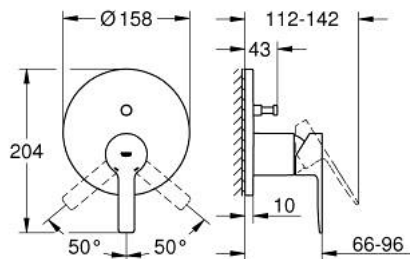

## 24 064 001 LINEARE SINGLE-LEVER MIXER WITH 2-WAY DIVERTER

### PRODUCT DESCRIPTION

- Colour: chrome
- trim set for GROHE Rapido SmartBox (35 600/35 604)
- GROHE SilkMove 46 mm ceramic cartridge
- GROHE LongLife finish
- Wall escutcheon with GROHE FastFixation (covered escutcheon and shaft sealing, covered fixing)
- Escudo de metal, retroactivamente 6° ajustable
- Metal lever
- automatic 2-way diverter
- without roughing-in set 35 600/35 604 (please order separately)
- flow performance: outlet B = 27 l/min, outlet C = 27 l/min

### SPARE PARTS, April 2024 – now

- 1: Lever (Spare part-nr. 46988000)
- 2: Escutcheon (Spare part-nr. 48429000)
- 3: Mounting plate (Spare part-nr. 48440000)
- 4: Cap (Spare part-nr. 09038000)
- 5: 3-Way Diverter Valve & Trim (Spare part-nr. 48634000)
- 6: Diverter knob (Spare part-nr. 48637000)
- 7: Cartridge (Spare part-nr. 46048000)
- 8: Non-return valve (Spare part-nr. 49085000)
- 9: Seal (Spare part-nr. 48360000)
- 10: Temperature limiter (Spare part-nr. 46375000)\*
- 11: <strong>Backflow protection combination (EN1717)</strong> (Spare part-nr. 14055000)\*
- 12: Universal extension set single-lever mixers, 25 mm (Spare part-nr. 14056000)\*
- 13: diverter (Spare part-nr. 48635000)\*
- 14: Universal extension set single-lever mixers, 50 mm (Spare part-nr. 14057000)\*
- 15: diverter (Spare part-nr. 48636000)\*