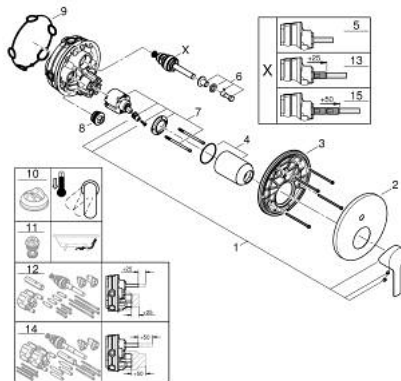

## 24 064 001 LINEARE SINGLE-LEVER MIXER WITH 2-WAY DIVERTER

### PRODUCT DESCRIPTION

- Colour: chrome
- trim set for GROHE Rapido SmartBox (35 600/35 604)
- GROHE SilkMove 46 mm ceramic cartridge
- GROHE LongLife finish
- Wall escutcheon with GROHE FastFixation (covered escutcheon and shaft sealing, covered fixing)
- Escudo de metal, retroactivamente 6° ajustable
- Metal lever
- automatic 2-way diverter
- without roughing-in set 35 600/35 604 (please order separately)
- flow performance: outlet B = 27 l/min, outlet C = 27 l/min

### SPARE PARTS, April 2024 – now

- 1: Lever (Spare part-nr. 46988000)
- 2: Escutcheon (Spare part-nr. 48429000)
- 3: Mounting plate (Spare part-nr. 48440000)
- 4: Cap (Spare part-nr. 09038000)
- 5: 3-Way Diverter Valve & Trim (Spare part-nr. 48634000)
- 6: Diverter knob (Spare part-nr. 48637000)
- 7: Cartridge (Spare part-nr. 46048000)
- 8: Non-return valve (Spare part-nr. 49085000)
- 9: Seal (Spare part-nr. 48360000)
- 10: Temperature limiter (Spare part-nr. 46375000)\*
- 11: <strong>Backflow protection combination (EN1717)</strong> (Spare part-nr. 14055000)\*
- 12: Universal extension set single-lever mixers, 25 mm (Spare part-nr. 14056000)\*
- 13: diverter (Spare part-nr. 48635000)\*
- 14: Universal extension set single-lever mixers, 50 mm (Spare part-nr. 14057000)\*
- 15: diverter (Spare part-nr. 48636000)\*