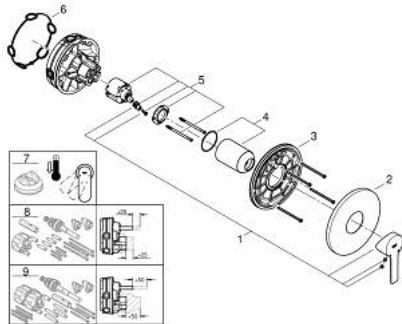

24 063 DC1 LINEARE SINGLE-LEVER SHOWER MIXER

PRODUCT DESCRIPTION

- Colour: supersteel
- trim set for GROHE Rapido SmartBox (35 600/35 604)
- GROHE SilkMove 46 mm ceramic cartridge
- GROHE LongLife finish
- FastFixation escutcheon with covered shaft sealing and covered fixing
- Escudo de metal, retroactivamente 6° ajustable
- Metal lever
- without roughing-in set 35 600/35 604 (please order separately)
- flow performance: outlet B or C = 30 l/min

24 063 DC1 LINEARE SINGLE-LEVER SHOWER MIXER

SPARE PARTS, July 2017 – now

1: Lever (Spare part-nr. 46988DC0)

2: Escutcheon (Spare part-nr. 48428DC0)

3: Mounting plate (Spare part-nr. 48439000)

4: Cap (Spare part-nr. 09038DC0)

5: Cartridge (Spare part-nr. 46048000)

6: Seal (Spare part-nr. 48360000)

7: Temperature limiter (Spare part-nr. 46375000)*

8: Universal extension set single-lever mixers, 25 mm (Spare part-nr. 14056000)
)*

9: Universal extension set single-lever mixers, 50 mm (Spare part-nr. 14057000)
)*

* Optional accessories