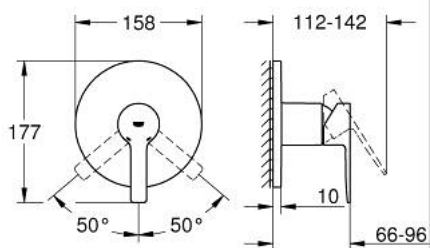

24 063 DC1 LINEARE SINGLE-LEVER SHOWER MIXER

PRODUCT DESCRIPTION

- Colour: supersteel
- trim set for GROHE Rapido SmartBox (35 600/35 604)
- GROHE SilkMove 46 mm ceramic cartridge
- GROHE LongLife finish
- FastFixation escutcheon with covered shaft sealing and covered fixing
- Escudo de metal, retroactivamente 6° ajustable
- Metal lever
- without roughing-in set 35 600/35 604 (please order separately)
- flow performance: outlet B or C = 30 l/min

24 063 DC1 LINEARE SINGLE-LEVER SHOWER MIXER

SPARE PARTS, July 2017 – now

1: Lever (Spare part-nr. 46988DC0)

2: Escutcheon (Spare part-nr. 48428DC0)

3: Mounting plate (Spare part-nr. 48439000)

4: Cap (Spare part-nr. 09038DC0)

5: Cartridge (Spare part-nr. 46048000)

6: Seal (Spare part-nr. 48360000)

7: Temperature limiter (Spare part-nr. 46375000)*

8: Universal extension set single-lever mixers, 25 mm (Spare part-nr. 14056000)
)*

9: Universal extension set single-lever mixers, 50 mm (Spare part-nr. 14057000)
)*

* Optional accessories