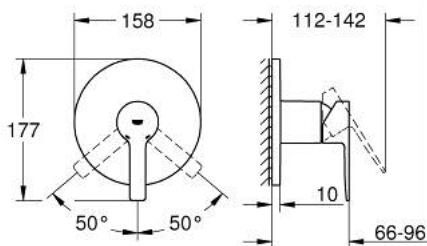

24 063 DC1 LINEARE SINGLE-LEVER SHOWER MIXER

PRODUCT DESCRIPTION

- Colour: supersteel
- trim set for GROHE Rapido SmartBox (35 600/35 604)
- GROHE SilkMove 46 mm ceramic cartridge
- GROHE LongLife finish
- Wall escutcheon with GROHE FastFixation (covered escutcheon and shaft sealing, covered fixing)
- Escudo de metal, retroactivamente 6° ajustable
- Metal lever
- without roughing-in set 35 600/35 604 (please order separately)
- flow performance: outlet B or C = 30 l/min

24 063 DC1 LINEARE SINGLE-LEVER SHOWER MIXER

SPARE PARTS, July 2017 – now

- 1: Lever (Spare part-nr. 46988DC0)
 - 2: Escutcheon (Spare part-nr. 48428DC0)
 - 3: Mounting plate (Spare part-nr. 48439000)
 - 4: Cap (Spare part-nr. 09038DC0)
 - 5: Cartridge (Spare part-nr. 46048000)
 - 6: Seal (Spare part-nr. 48360000)
 - 7: Temperature limiter (Spare part-nr. 46375000)*
 - 8: Universal extension set single-lever mixers, 25 mm (Spare part-nr. 14056000)*
 - 9: Universal extension set single-lever mixers, 50 mm (Spare part-nr. 14057000)*
- * Optional accessories