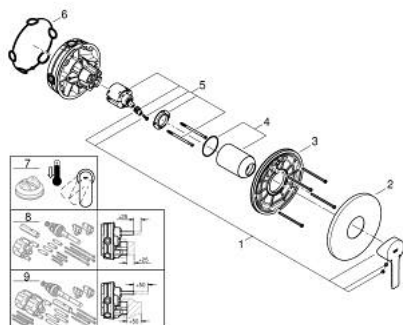

24 063 DC1 LINEARE SINGLE-LEVER SHOWER MIXER

PRODUCT DESCRIPTION

- Colour: supersteel
- trim set for GROHE Rapido SmartBox (35 600/35 604)
- GROHE SilkMove 46 mm ceramic cartridge
- GROHE LongLife finish
- Wall escutcheon with GROHE FastFixation (covered escutcheon and shaft sealing, covered fixing)
- Escudo de metal, retroactivamente 6° ajustable
- Metal lever
- without roughing-in set 35 600/35 604 (please order separately)
- flow performance: outlet B or C = 30 l/min

24 063 DC1 LINEARE SINGLE-LEVER SHOWER MIXER

SPARE PARTS, July 2017 – now

- 1: Lever (Spare part-nr. 46988DC0)
 - 2: Escutcheon (Spare part-nr. 48428DC0)
 - 3: Mounting plate (Spare part-nr. 48439000)
 - 4: Cap (Spare part-nr. 09038DC0)
 - 5: Cartridge (Spare part-nr. 46048000)
 - 6: Seal (Spare part-nr. 48360000)
 - 7: Temperature limiter (Spare part-nr. 46375000)*
 - 8: Universal extension set single-lever mixers, 25 mm (Spare part-nr. 14056000)*
 - 9: Universal extension set single-lever mixers, 50 mm (Spare part-nr. 14057000)*
- * Optional accessories