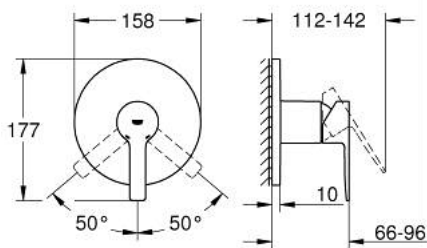

24 063 AL1 LINEARE SINGLE-LEVER SHOWER MIXER

PRODUCT DESCRIPTION

- Colour: Brushed hard graphite
- trim set for GROHE Rapido SmartBox (35 600/35 604)
- GROHE SilkMove 46 mm ceramic cartridge
- GROHE LongLife finish
- Wall escutcheon with GROHE FastFixation (covered escutcheon and shaft sealing, covered fixing)
- Escudo de metal, retroactivamente 6° ajustable
- Metal lever
- without roughing-in set 35 600/35 604 (please order separately)
- flow performance: outlet B or C = 30 l/min

24 063 AL1 LINEARE SINGLE-LEVER SHOWER MIXER

SPARE PARTS, March 2019 – now

1: Lever (Spare part-nr. 46988AL0)

1: Escutcheon (Spare part-nr. 48428AL0)

3: Mounting plate (Spare part-nr. 48439000)

4: Cap (Spare part-nr. 09038AL0)

5: Cartridge (Spare part-nr. 46048000)

6: Seal (Spare part-nr. 48360000)

7: Temperature limiter (Spare part-nr. 46375000)*

8: Universal extension set single-lever mixers, 25 mm (Spare part-nr. 14056000)
)*

9: Universal extension set single-lever mixers, 50 mm (Spare part-nr. 14057000)
)*

* Optional accessories