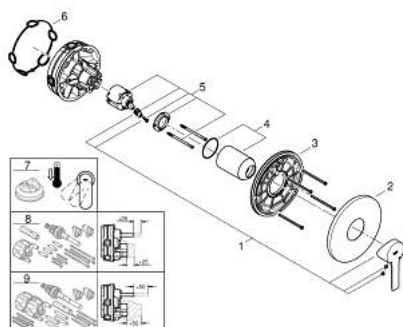

24 063 AL1 LINEARE SINGLE-LEVER SHOWER MIXER

PRODUCT DESCRIPTION

- Colour: Brushed hard graphite
- trim set for GROHE Rapido SmartBox (35 600/35 604)
- GROHE SilkMove 46 mm ceramic cartridge
- GROHE LongLife finish
- Wall escutcheon with GROHE FastFixation (covered escutcheon and shaft sealing, covered fixing)
- Escudo de metal, retroactivamente 6° ajustable
- Metal lever
- without roughing-in set 35 600/35 604 (please order separately)
- flow performance: outlet B or C = 30 l/min

24 063 AL1 LINEARE SINGLE-LEVER SHOWER MIXER

SPARE PARTS, March 2019 – now

1: Lever (Spare part-nr. 46988AL0)

1: Escutcheon (Spare part-nr. 48428AL0)

3: Mounting plate (Spare part-nr. 48439000)

4: Cap (Spare part-nr. 09038AL0)

5: Cartridge (Spare part-nr. 46048000)

6: Seal (Spare part-nr. 48360000)

7: Temperature limiter (Spare part-nr. 46375000)*

8: Universal extension set single-lever mixers, 25 mm (Spare part-nr. 14056000)
)*

9: Universal extension set single-lever mixers, 50 mm (Spare part-nr. 14057000)
)*

* Optional accessories