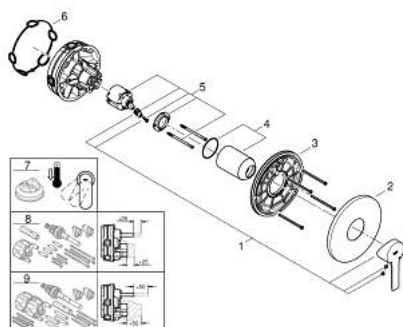

24 063 001 LINEARE SINGLE-LEVER SHOWER MIXER

PRODUCT DESCRIPTION

- Colour: chrome
- trim set for GROHE Rapido SmartBox (35 600/35 604)
- GROHE SilkMove 46 mm ceramic cartridge
- GROHE LongLife finish
- Wall escutcheon with GROHE FastFixation (covered escutcheon and shaft sealing, covered fixing)
- Escudo de metal, retroactivamente 6° ajustable
- Metal lever
- without roughing-in set 35 600/35 604 (please order separately)
- flow performance: outlet B or C = 30 l/min

24 063 001 LINEARE SINGLE-LEVER SHOWER MIXER

SPARE PARTS, July 2017 – now

- 1: Lever (Spare part-nr. 46988000)
 - 2: Escutcheon (Spare part-nr. 48428000)
 - 3: Mounting plate (Spare part-nr. 48439000)
 - 4: Cap (Spare part-nr. 09038000)
 - 5: Cartridge (Spare part-nr. 46048000)
 - 6: Seal (Spare part-nr. 48360000)
 - 7: Temperature limiter (Spare part-nr. 46375000)*
 - 8: Universal extension set single-lever mixers, 25 mm (Spare part-nr. 14056000)*
 - 9: Universal extension set single-lever mixers, 50 mm (Spare part-nr. 14057000)*
- * Optional accessories