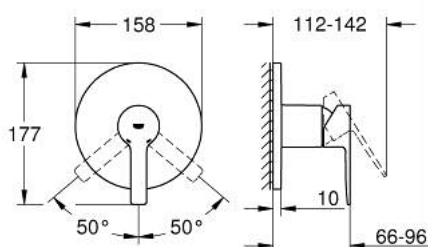

24 063 001 LINEARE SINGLE-LEVER SHOWER MIXER

PRODUCT DESCRIPTION

- Colour: chrome
- trim set for GROHE Rapido SmartBox (35 600/35 604)
- GROHE SilkMove 46 mm ceramic cartridge
- GROHE LongLife finish
- Wall escutcheon with GROHE FastFixation (covered escutcheon and shaft sealing, covered fixing)
- Escudo de metal, retroactivamente 6° ajustable
- Metal lever
- without roughing-in set 35 600/35 604 (please order separately)
- flow performance: outlet B or C = 30 l/min

24 063 001 LINEARE SINGLE-LEVER SHOWER MIXER

SPARE PARTS, July 2017 – now

- 1: Lever (Spare part-nr. 46988000)
 - 2: Escutcheon (Spare part-nr. 48428000)
 - 3: Mounting plate (Spare part-nr. 48439000)
 - 4: Cap (Spare part-nr. 09038000)
 - 5: Cartridge (Spare part-nr. 46048000)
 - 6: Seal (Spare part-nr. 48360000)
 - 7: Temperature limiter (Spare part-nr. 46375000)*
 - 8: Universal extension set single-lever mixers, 25 mm (Spare part-nr. 14056000)*
 - 9: Universal extension set single-lever mixers, 50 mm (Spare part-nr. 14057000)*
- * Optional accessories