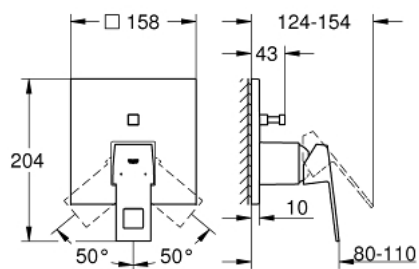

### PRODUCT DESCRIPTION

- Colour: Brushed hard graphite
- trim set for GROHE Rapido SmartBox (35 600/35 604)
- GROHE SilkMove 46 mm ceramic cartridge
- GROHE LongLife finish
- Wall escutcheon with GROHE FastFixation (covered escutcheon and shaft sealing, covered fixing)
- Escudo de metal, retroactivamente 6° ajustable
- Metal lever
- automatic 2-way diverter
- without roughing-in set 35 600/35 604 (please order separately)
- flow performance: outlet B = 27 l/min, outlet C = 27 l/min

### SPARE PARTS, March 2019 – now

- 1: Lever (Spare part-nr. 46782AL0)
  - 2: Escutcheon (Spare part-nr. 48431AL0)
  - 3: Mounting plate (Spare part-nr. 48438000)
  - 4: Cap (Spare part-nr. 46784AL0)
  - 5: 3-Way Diverter Valve & Trim (Spare part-nr. 48442AL0)
  - 6: Cartridge (Spare part-nr. 46048000)
  - 7: Non-return valve (Spare part-nr. 49085000)
  - 8: Seal (Spare part-nr. 48360000)
  - 9: Temperature limiter (Spare part-nr. 46375000)\*
  - 10: <strong>Backflow protection combination (EN1717)</strong> (Spare part-nr. 14055000)\*
  - 11: Universal extension set single-lever mixers, 25 mm (Spare part-nr. 14056000)\*
  - 12: 3-Way Diverter Valve & Trim (Spare part-nr. 48444AL0)\*
  - 13: Universal extension set single-lever mixers, 50 mm (Spare part-nr. 14057000)\*
  - 14: 3-Way Diverter Valve & Trim (Spare part-nr. 48445AL0)\*
- \* Optional accessories