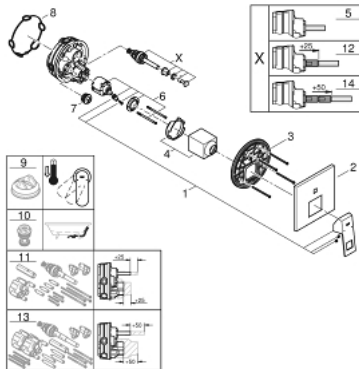

## 24 062 AL0 EUROCUBE SINGLE-LEVER MIXER WITH 2-WAY DIVERTER

### PRODUCT DESCRIPTION

- Colour: Brushed hard graphite
- trim set for GROHE Rapido SmartBox (35 600/35 604)
- GROHE SilkMove 46 mm ceramic cartridge
- GROHE LongLife finish
- Wall escutcheon with GROHE FastFixation (covered escutcheon and shaft sealing, covered fixing)
- Escudo de metal, retroactivamente 6° ajustable
- Metal lever
- automatic 2-way diverter
- without roughing-in set 35 600/35 604 (please order separately)
- flow performance: outlet B = 27 l/min, outlet C = 27 l/min

### SPARE PARTS, March 2019 – now

- 1: Lever (Spare part-nr. 46782AL0)
  - 2: Escutcheon (Spare part-nr. 48431AL0)
  - 3: Mounting plate (Spare part-nr. 48438000)
  - 4: Cap (Spare part-nr. 46784AL0)
  - 5: 3-Way Diverter Valve & Trim (Spare part-nr. 48442AL0)
  - 6: Cartridge (Spare part-nr. 46048000)
  - 7: Non-return valve (Spare part-nr. 49085000)
  - 8: Seal (Spare part-nr. 48360000)
  - 9: Temperature limiter (Spare part-nr. 46375000)\*
  - 10: <strong>Backflow protection combination (EN1717)</strong> (Spare part-nr. 14055000)\*
  - 11: Universal extension set single-lever mixers, 25 mm (Spare part-nr. 14056000)\*
  - 12: 3-Way Diverter Valve & Trim (Spare part-nr. 48444AL0)\*
  - 13: Universal extension set single-lever mixers, 50 mm (Spare part-nr. 14057000)\*
  - 14: 3-Way Diverter Valve & Trim (Spare part-nr. 48445AL0)\*
- \* Optional accessories