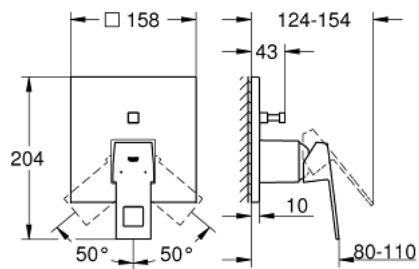

### PRODUCT DESCRIPTION

- Colour: chrome
- trim set for GROHE Rapido SmartBox (35 600/35 604)
- GROHE SilkMove 46 mm ceramic cartridge
- Wall escutcheon with GROHE FastFixation (covered escutcheon and shaft sealing, covered fixing)
- Escudo de metal, retroactivamente 6° ajustable
- Metal lever
- automatic 2-way diverter
- without roughing-in set 35 600/35 604 (please order separately)
- flow performance: outlet B = 27 l/min, outlet C = 27 l/min

### SPARE PARTS, July 2017 – now

- 1: Lever (Spare part-nr. 46782000)
  - 2: Escutcheon (Spare part-nr. 48431000)
  - 3: Mounting plate (Spare part-nr. 48438000)
  - 4: Cap (Spare part-nr. 46784000)
  - 5: 3-Way Diverter Valve & Trim (Spare part-nr. 48442000)
  - 6: Cartridge (Spare part-nr. 46048000)
  - 7: Non-return valve (Spare part-nr. 49085000)
  - 8: Seal (Spare part-nr. 48360000)
  - 9: Temperature limiter (Spare part-nr. 46375000)\*
  - 10: <strong>Backflow protection combination (EN1717)</strong> (Spare part-nr. 14055000)\*
  - 11: Universal extension set single-lever mixers, 25 mm (Spare part-nr. 14056000)\*
  - 12: 3-Way Diverter Valve & Trim (Spare part-nr. 48444000)\*
  - 13: Universal extension set single-lever mixers, 50 mm (Spare part-nr. 14057000)\*
  - 14: 3-Way Diverter Valve & Trim (Spare part-nr. 48445000)\*
- \* Optional accessories