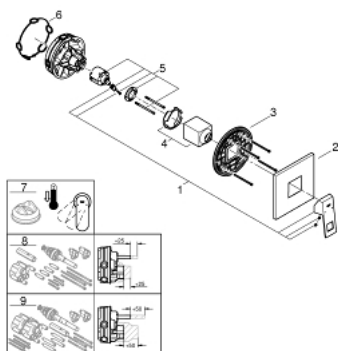

24 061 AL0 EUROCUBE SINGLE-LEVER SHOWER MIXER

PRODUCT DESCRIPTION

- Colour: Brushed hard graphite
- trim set for GROHE Rapido SmartBox (35 600/35 604)
- GROHE SilkMove 46 mm ceramic cartridge
- GROHE LongLife finish
- Wall escutcheon with GROHE FastFixation (covered escutcheon and shaft sealing, covered fixing)
- Escudo de metal, retroactivamente 6° ajustable
- Metal lever
- without roughing-in set 35 600/35 604 (please order separately)
- flow performance: outlet B or C = 30 l/min

24 061 AL0 EUROCUBE SINGLE-LEVER SHOWER MIXER

SPARE PARTS, March 2019 – now

1: Lever (Spare part-nr. 46782AL0)

2: Escutcheon (Spare part-nr. 48430AL0)

3: Mounting plate (Spare part-nr. 48441000)

4: Cap (Spare part-nr. 46784AL0)

5: Cartridge (Spare part-nr. 46048000)

6: Seal (Spare part-nr. 48360000)

7: Temperature limiter (Spare part-nr. 46375000)*

8: Universal extension set single-lever mixers, 25 mm (Spare part-nr. 14056000)
)*

9: Universal extension set single-lever mixers, 50 mm (Spare part-nr. 14057000)
)*

* Optional accessories