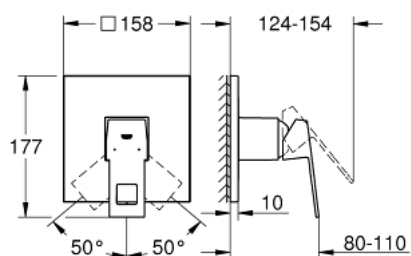

24 061 AL0 EUROCUBE SINGLE-LEVER SHOWER MIXER

PRODUCT DESCRIPTION

- Colour: Brushed hard graphite
- trim set for GROHE Rapido SmartBox (35 600/35 604)
- GROHE SilkMove 46 mm ceramic cartridge
- GROHE LongLife finish
- Wall escutcheon with GROHE FastFixation (covered escutcheon and shaft sealing, covered fixing)
- Escudo de metal, retroactivamente 6° ajustable
- Metal lever
- without roughing-in set 35 600/35 604 (please order separately)
- flow performance: outlet B or C = 30 l/min

24 061 AL0 EUROCUBE SINGLE-LEVER SHOWER MIXER

SPARE PARTS, March 2019 – now

1: Lever (Spare part-nr. 46782AL0)

2: Escutcheon (Spare part-nr. 48430AL0)

3: Mounting plate (Spare part-nr. 48441000)

4: Cap (Spare part-nr. 46784AL0)

5: Cartridge (Spare part-nr. 46048000)

6: Seal (Spare part-nr. 48360000)

7: Temperature limiter (Spare part-nr. 46375000)*

8: Universal extension set single-lever mixers, 25 mm (Spare part-nr. 14056000)
)*