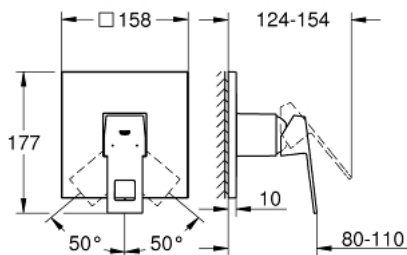

24 061 000 EUROCUBE SINGLE-LEVER SHOWER MIXER

PRODUCT DESCRIPTION

- Colour: chrome
- trim set for GROHE Rapido SmartBox (35 600/35 604)
- GROHE SilkMove 46 mm ceramic cartridge
- Wall escutcheon with GROHE FastFixation (covered escutcheon and shaft sealing, covered fixing)
- Escudo de metal, retroactivamente 6° ajustable
- Metal lever
- without roughing-in set 35 600/35 604 (please order separately)
- flow performance: outlet B or C = 30 l/min

24 061 000 EUROCUBE SINGLE-LEVER SHOWER MIXER

SPARE PARTS, July 2017 – now

1: Lever (Spare part-nr. 46782000)

2: Escutcheon (Spare part-nr. 48430000)

3: Mounting plate (Spare part-nr. 48441000)

4: Cap (Spare part-nr. 46784000)

5: Cartridge (Spare part-nr. 46048000)

6: Seal (Spare part-nr. 48360000)

7: Temperature limiter (Spare part-nr. 46375000)*

8: Universal extension set single-lever mixers, 25 mm (Spare part-nr. 14056000)
)*