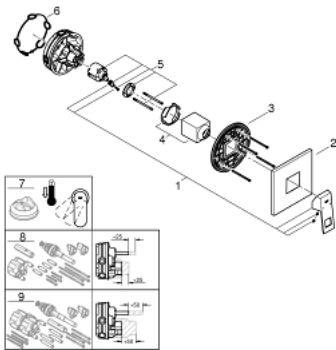

24 061 000 EUROCUBE SINGLE-LEVER SHOWER MIXER

PRODUCT DESCRIPTION

- Colour: chrome
- trim set for GROHE Rapido SmartBox (35 600/35 604)
- GROHE SilkMove 46 mm ceramic cartridge
- Wall escutcheon with GROHE FastFixation (covered escutcheon and shaft sealing, covered fixing)
- Escudo de metal, retroactivamente 6° ajustable
- Metal lever
- without roughing-in set 35 600/35 604 (please order separately)
- flow performance: outlet B or C = 30 l/min

24 061 000 EUROCUBE SINGLE-LEVER SHOWER MIXER

SPARE PARTS, July 2017 – now

1: Lever (Spare part-nr. 46782000)

2: Escutcheon (Spare part-nr. 48430000)

3: Mounting plate (Spare part-nr. 48441000)

4: Cap (Spare part-nr. 46784000)

5: Cartridge (Spare part-nr. 46048000)

6: Seal (Spare part-nr. 48360000)

7: Temperature limiter (Spare part-nr. 46375000)*

8: Universal extension set single-lever mixers, 25 mm (Spare part-nr. 14056000)
)*

9: Universal extension set single-lever mixers, 50 mm (Spare part-nr. 14057000)
)*

* Optional accessories