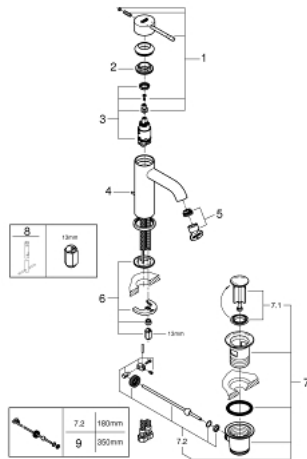

24 058 GN1 ESSENCE SINGLE-LEVER MIXER WITH 2-WAY DIVERTER

PRODUCT DESCRIPTION

- Colour: Brushed cool sunrise
- trim set for GROHE Rapido SmartBox (35 600/35 604)
- GROHE SilkMove 46 mm ceramic cartridge
- GROHE LongLife finish
- Wall escutcheon with GROHE FastFixation (covered escutcheon and shaft sealing, covered fixing)
- Escudo de metal, retroactivamente 6° ajustable
- Metal lever
- automatic 2-way diverter
- without roughing-in set 35 600/35 604 (please order separately)
- flow performance: outlet B = 27 l/min, outlet C = 27 l/min

24 058 GN1 ESSENCE SINGLE-LEVER MIXER WITH 2-WAY DIVERTER

SPARE PARTS, October 2016 – now

- 1: Lever (Spare part-nr. 46917GN0)
- 2: Fitting ring (Spare part-nr. 46715000)
- 3: Cartridge (Spare part-nr. 46580000)
- 4: Pop-up rod (Spare part-nr. 46739GN0)
- 5: Flow control (Spare part-nr. 48270000)
- 6: Shank mounting kit (Spare part-nr. 46645000)
- 7: 1 1/4" waste set (Spare part-nr. 28910GN0)
- 7.1: Plug (Spare part-nr. 07182GN0)
- 7.2: Eccentric rod (Spare part-nr. 07052000)
- 8: Mounting wrench (Spare part-nr. 19017000)*
- 9: Eccentric rod (Spare part-nr. 07341000)*