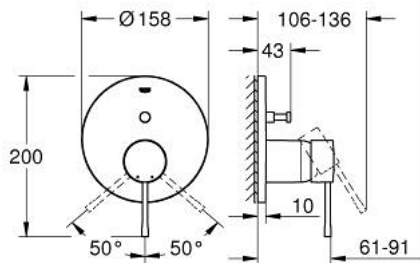

24 058 GN1 ESSENCE SINGLE-LEVER MIXER WITH 2-WAY DIVERTER

PRODUCT DESCRIPTION

- Colour: Brushed cool sunrise
- trim set for GROHE Rapido SmartBox (35 600/35 604)
- GROHE SilkMove 46 mm ceramic cartridge
- GROHE LongLife finish
- Wall escutcheon with GROHE FastFixation (covered escutcheon and shaft sealing, covered fixing)
- Escudo de metal, retroactivamente 6° ajustable
- Metal lever
- automatic 2-way diverter
- without roughing-in set 35 600/35 604 (please order separately)
- flow performance: outlet B = 27 l/min, outlet C = 27 l/min

24 058 GN1 ESSENCE SINGLE-LEVER MIXER WITH 2-WAY DIVERTER

SPARE PARTS, October 2016 – now

- 1: Lever (Spare part-nr. 46917GN0)
- 2: Fitting ring (Spare part-nr. 46715000)
- 3: Cartridge (Spare part-nr. 46580000)
- 4: Pop-up rod (Spare part-nr. 46739GN0)
- 5: Flow control (Spare part-nr. 48270000)
- 6: Shank mounting kit (Spare part-nr. 46645000)
- 7: 1 1/4" waste set (Spare part-nr. 28910GN0)
- 7.1: Plug (Spare part-nr. 07182GN0)
- 7.2: Eccentric rod (Spare part-nr. 07052000)
- 8: Mounting wrench (Spare part-nr. 19017000)*
- 9: Eccentric rod (Spare part-nr. 07341000)*