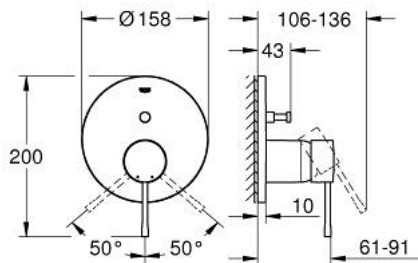

24 058 GL1 ESSENCE SINGLE-LEVER MIXER WITH 2-WAY DIVERTER

PRODUCT DESCRIPTION

- Colour: Cool sunrise
- trim set for GROHE Rapido SmartBox (35 600/35 604)
- GROHE SilkMove 46 mm ceramic cartridge
- GROHE LongLife finish
- Wall escutcheon with GROHE FastFixation (covered escutcheon and shaft sealing, covered fixing)
- Escudo de metal, retroactivamente 6° ajustable
- Metal lever
- automatic 2-way diverter
- without roughing-in set 35 600/35 604 (please order separately)
- flow performance: outlet B = 27 l/min, outlet C = 27 l/min

24 058 GL1 ESSENCE SINGLE-LEVER MIXER WITH 2-WAY DIVERTER

SPARE PARTS, July 2016 – now

- 1: Lever (Spare part-nr. 46917GL0)
- 2: Fitting ring (Spare part-nr. 46715000)
- 3: Cartridge (Spare part-nr. 46580000)
- 4: lift rod (Spare part-nr. 46739GL0)
- 5: Flow control (Spare part-nr. 48270000)
- 6: Shank mounting kit (Spare part-nr. 46645000)
- 7: 1 1/4" waste set (Spare part-nr. 28910GL0)
- 7.1: Plug (Spare part-nr. 07182GL0)
- 7.2: Eccentric rod (Spare part-nr. 07052000)
- 8: Mounting wrench (Spare part-nr. 19017000)*
- 9: Eccentric rod (Spare part-nr. 07341000)*