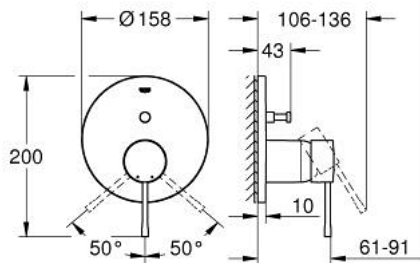

## 24 058 DL1 ESSENCE SINGLE-LEVER MIXER WITH 2-WAY DIVERTER

### PRODUCT DESCRIPTION

- Colour: Brushed warm sunset
- trim set for GROHE Rapido SmartBox (35 600/35 604)
- GROHE SilkMove 46 mm ceramic cartridge
- GROHE LongLife finish
- Wall escutcheon with GROHE FastFixation (covered escutcheon and shaft sealing, covered fixing)
- Escudo de metal, retroactivamente 6° ajustable
- Metal lever
- automatic 2-way diverter
- without roughing-in set 35 600/35 604 (please order separately)
- flow performance: outlet B = 27 l/min, outlet C = 27 l/min

### SPARE PARTS, October 2016 – now

- 1: Lever (Spare part-nr. 46917DL0)
- 2: Fitting ring (Spare part-nr. 46715000)
- 3: Cartridge (Spare part-nr. 46580000)
- 4: lift rod (Spare part-nr. 46739DL0)
- 5: Flow control (Spare part-nr. 48270000)
- 6: Shank mounting kit (Spare part-nr. 46645000)
- 7: 1 1/4" waste set (Spare part-nr. 28910DL0)
- 7.1: Plug (Spare part-nr. 07182DL0)
- 7.2: Eccentric rod (Spare part-nr. 07052000)
- 8: Mounting wrench (Spare part-nr. 19017000)\*
- 9: Eccentric rod (Spare part-nr. 07341000)\*