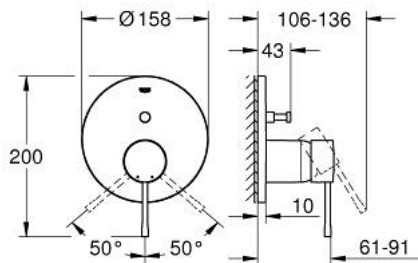

24 058 DC1 ESSENCE SINGLE-LEVER MIXER WITH 2-WAY DIVERTER

PRODUCT DESCRIPTION

- Colour: supersteel
- trim set for GROHE Rapido SmartBox (35 600/35 604)
- GROHE SilkMove 46 mm ceramic cartridge
- GROHE LongLife finish
- Wall escutcheon with GROHE FastFixation (covered escutcheon and shaft sealing, covered fixing)
- Escudo de metal, retroactivamente 6° ajustable
- Metal lever
- automatic 2-way diverter
- without roughing-in set 35 600/35 604 (please order separately)
- flow performance: outlet B = 27 l/min, outlet C = 27 l/min

24 058 DC1 ESSENCE SINGLE-LEVER MIXER WITH 2-WAY DIVERTER

SPARE PARTS, July 2017 – now

- 1: Lever (Spare part-nr. 46915DC0)
 - 2: Escutcheon (Spare part-nr. 48429DC0)
 - 3: Mounting plate (Spare part-nr. 48440000)
 - 4: Cap (Spare part-nr. 02693DC0)
 - 5: 3-Way Diverter Valve & Trim (Spare part-nr. 48442DC0)
 - 6: Cartridge (Spare part-nr. 46048000)
 - 7: Non-return valve (Spare part-nr. 49085000)
 - 8: Seal (Spare part-nr. 48360000)
 - 9: Temperature limiter (Spare part-nr. 46308000)*
 - 10: Backflow protection combination (EN1717) (Spare part-nr. 14055000)*
 - 11: Universal extension set single-lever mixers, 25 mm (Spare part-nr. 14056000)*
 - 12: 3-Way Diverter Valve & Trim (Spare part-nr. 48444DC0)*
 - 13: Universal extension set single-lever mixers, 50 mm (Spare part-nr. 14057000)*
 - 14: 3-Way Diverter Valve & Trim (Spare part-nr. 48445DC0)*
- * Optional accessories