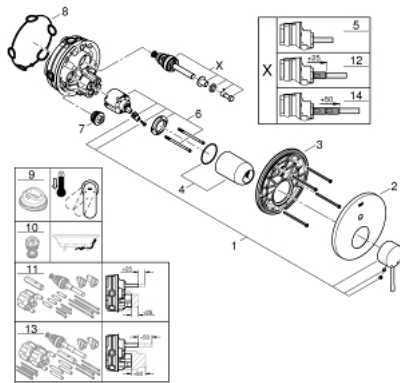

24 058 DC1 ESSENCE SINGLE-LEVER MIXER WITH 2-WAY DIVERTER

PRODUCT DESCRIPTION

- Colour: supersteel
- trim set for GROHE Rapido SmartBox (35 600/35 604)
- GROHE SilkMove 46 mm ceramic cartridge
- GROHE LongLife finish
- Wall escutcheon with GROHE FastFixation (covered escutcheon and shaft sealing, covered fixing)
- Escudo de metal, retroactivamente 6° ajustable
- Metal lever
- automatic 2-way diverter
- without roughing-in set 35 600/35 604 (please order separately)
- flow performance: outlet B = 27 l/min, outlet C = 27 l/min

24 058 DC1 ESSENCE SINGLE-LEVER MIXER WITH 2-WAY DIVERTER

SPARE PARTS, July 2017 – now

- 1: Lever (Spare part-nr. 46915DC0)
 - 2: Escutcheon (Spare part-nr. 48429DC0)
 - 3: Mounting plate (Spare part-nr. 48440000)
 - 4: Cap (Spare part-nr. 02693DC0)
 - 5: 3-Way Diverter Valve & Trim (Spare part-nr. 48442DC0)
 - 6: Cartridge (Spare part-nr. 46048000)
 - 7: Non-return valve (Spare part-nr. 49085000)
 - 8: Seal (Spare part-nr. 48360000)
 - 9: Temperature limiter (Spare part-nr. 46308000)*
 - 10: Backflow protection combination (EN1717) (Spare part-nr. 14055000)*
 - 11: Universal extension set single-lever mixers, 25 mm (Spare part-nr. 14056000)*
 - 12: 3-Way Diverter Valve & Trim (Spare part-nr. 48444DC0)*
 - 13: Universal extension set single-lever mixers, 50 mm (Spare part-nr. 14057000)*
 - 14: 3-Way Diverter Valve & Trim (Spare part-nr. 48445DC0)*
- * Optional accessories