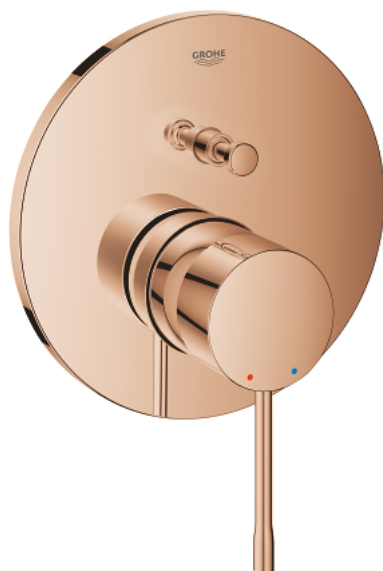

## 24 058 DA1 ESSENCE SINGLE-LEVER MIXER WITH 2-WAY DIVERTER

### PRODUCT DESCRIPTION

- Colour: Warm sunset
- trim set for GROHE Rapido SmartBox (35 600/35 604)
- GROHE SilkMove 46 mm ceramic cartridge
- GROHE LongLife finish
- Wall escutcheon with GROHE FastFixation (covered escutcheon and shaft sealing, covered fixing)
- Escudo de metal, retroactivamente 6° ajustable
- Metal lever
- automatic 2-way diverter
- without roughing-in set 35 600/35 604 (please order separately)
- flow performance: outlet B = 27 l/min, outlet C = 27 l/min

### SPARE PARTS, July 2016 – now

- 1: Lever (Spare part-nr. 46917DA0)
- 2: Fitting ring (Spare part-nr. 46715000)
- 3: Cartridge (Spare part-nr. 46580000)
- 4: lift rod (Spare part-nr. 46739DA0)
- 5: Flow control (Spare part-nr. 48270000)
- 6: Shank mounting kit (Spare part-nr. 46645000)
- 7: 1 1/4" waste set (Spare part-nr. 28910DA0)
- 7.1: Plug (Spare part-nr. 07182DA0)
- 7.2: Eccentric rod (Spare part-nr. 07052000)
- 8: Mounting wrench (Spare part-nr. 19017000)\*
- 9: Eccentric rod (Spare part-nr. 07341000)\*