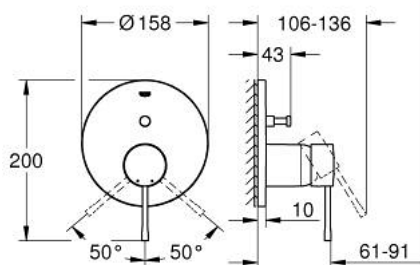

## 24 058 DA1 ESSENCE SINGLE-LEVER MIXER WITH 2-WAY DIVERTER

### PRODUCT DESCRIPTION

- Colour: Warm sunset
- trim set for GROHE Rapido SmartBox (35 600/35 604)
- GROHE SilkMove 46 mm ceramic cartridge
- GROHE LongLife finish
- Wall escutcheon with GROHE FastFixation (covered escutcheon and shaft sealing, covered fixing)
- Escudo de metal, retroactivamente 6° ajustable
- Metal lever
- automatic 2-way diverter
- without roughing-in set 35 600/35 604 (please order separately)
- flow performance: outlet B = 27 l/min, outlet C = 27 l/min

### SPARE PARTS, July 2016 – now

- 1: Lever (Spare part-nr. 46917DA0)
- 2: Fitting ring (Spare part-nr. 46715000)
- 3: Cartridge (Spare part-nr. 46580000)
- 4: lift rod (Spare part-nr. 46739DA0)
- 5: Flow control (Spare part-nr. 48270000)
- 6: Shank mounting kit (Spare part-nr. 46645000)
- 7: 1 1/4" waste set (Spare part-nr. 28910DA0)
- 7.1: Plug (Spare part-nr. 07182DA0)
- 7.2: Eccentric rod (Spare part-nr. 07052000)
- 8: Mounting wrench (Spare part-nr. 19017000)\*
- 9: Eccentric rod (Spare part-nr. 07341000)\*