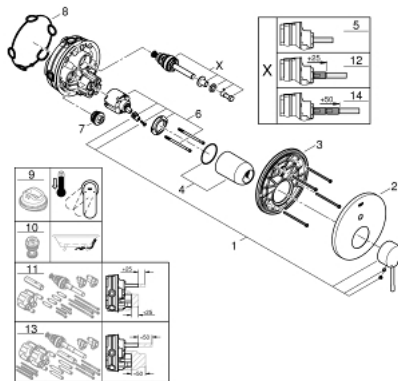

24 058 AL1 ESSENCE SINGLE-LEVER MIXER WITH 2-WAY DIVERTER

PRODUCT DESCRIPTION

- Colour: Brushed hard graphite
- trim set for GROHE Rapido SmartBox (35 600/35 604)
- GROHE SilkMove 46 mm ceramic cartridge
- GROHE LongLife finish
- Wall escutcheon with GROHE FastFixation (covered escutcheon and shaft sealing, covered fixing)
- Escudo de metal, retroactivamente 6° ajustable
- Metal lever
- automatic 2-way diverter
- without roughing-in set 35 600/35 604 (please order separately)
- flow performance: outlet B = 27 l/min, outlet C = 27 l/min

24 058 AL1 ESSENCE SINGLE-LEVER MIXER WITH 2-WAY DIVERTER

SPARE PARTS, July 2017 – now

- 1: Lever (Spare part-nr. 46915AL0)
 - 2: Escutcheon (Spare part-nr. 48429AL0)
 - 3: Mounting plate (Spare part-nr. 48440000)
 - 4: Cap (Spare part-nr. 02693AL0)
 - 5: 3-Way Diverter Valve & Trim (Spare part-nr. 48442AL0)
 - 6: Cartridge (Spare part-nr. 46048000)
 - 7: Non-return valve (Spare part-nr. 49085000)
 - 8: Seal (Spare part-nr. 48360000)
 - 9: Temperature limiter (Spare part-nr. 46308000)*
 - 10: Backflow protection combination (EN1717) (Spare part-nr. 14055000)*
 - 11: Universal extension set single-lever mixers, 25 mm (Spare part-nr. 14056000)*
 - 12: 3-Way Diverter Valve & Trim (Spare part-nr. 48444AL0)*
 - 13: Universal extension set single-lever mixers, 50 mm (Spare part-nr. 14057000)*
 - 14: 3-Way Diverter Valve & Trim (Spare part-nr. 48445AL0)*
- * Optional accessories