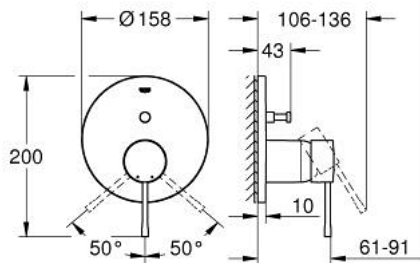

24 058 AL1 ESSENCE SINGLE-LEVER MIXER WITH 2-WAY DIVERTER

PRODUCT DESCRIPTION

- Colour: Brushed hard graphite
- trim set for GROHE Rapido SmartBox (35 600/35 604)
- GROHE SilkMove 46 mm ceramic cartridge
- GROHE LongLife finish
- Wall escutcheon with GROHE FastFixation (covered escutcheon and shaft sealing, covered fixing)
- Escudo de metal, retroactivamente 6° ajustable
- Metal lever
- automatic 2-way diverter
- without roughing-in set 35 600/35 604 (please order separately)
- flow performance: outlet B = 27 l/min, outlet C = 27 l/min

24 058 AL1 ESSENCE SINGLE-LEVER MIXER WITH 2-WAY DIVERTER

SPARE PARTS, July 2017 – now

- 1: Lever (Spare part-nr. 46915AL0)
 - 2: Escutcheon (Spare part-nr. 48429AL0)
 - 3: Mounting plate (Spare part-nr. 48440000)
 - 4: Cap (Spare part-nr. 02693AL0)
 - 5: 3-Way Diverter Valve & Trim (Spare part-nr. 48442AL0)
 - 6: Cartridge (Spare part-nr. 46048000)
 - 7: Non-return valve (Spare part-nr. 49085000)
 - 8: Seal (Spare part-nr. 48360000)
 - 9: Temperature limiter (Spare part-nr. 46308000)*
 - 10: Backflow protection combination (EN1717) (Spare part-nr. 14055000)*
 - 11: Universal extension set single-lever mixers, 25 mm (Spare part-nr. 14056000)*
 - 12: 3-Way Diverter Valve & Trim (Spare part-nr. 48444AL0)*
 - 13: Universal extension set single-lever mixers, 50 mm (Spare part-nr. 14057000)*
 - 14: 3-Way Diverter Valve & Trim (Spare part-nr. 48445AL0)*
- * Optional accessories