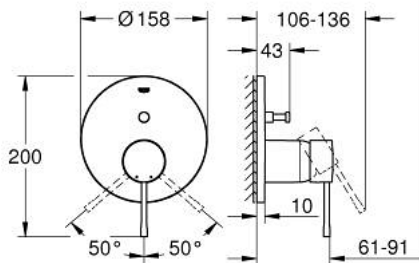

## 24 058 001 ESSENCE SINGLE-LEVER MIXER WITH 2-WAY DIVERTER

### PRODUCT DESCRIPTION

- Colour: chrome
- trim set for GROHE Rapido SmartBox (35 600/35 604)
- GROHE SilkMove 46 mm ceramic cartridge
- GROHE LongLife finish
- Wall escutcheon with GROHE FastFixation (covered escutcheon and shaft sealing, covered fixing)
- Escudo de metal, retroactivamente 6° ajustable
- Metal lever
- automatic 2-way diverter
- without roughing-in set 35 600/35 604 (please order separately)
- flow performance: outlet B = 27 l/min, outlet C = 27 l/min

### SPARE PARTS, July 2017 – now

- 1: Lever (Spare part-nr. 46915000)
  - 2: Escutcheon (Spare part-nr. 48429000)
  - 3: Mounting plate (Spare part-nr. 48440000)
  - 4: Cap (Spare part-nr. 02693000)
  - 5: 3-Way Diverter Valve & Trim (Spare part-nr. 48442000)
  - 6: Cartridge (Spare part-nr. 46048000)
  - 7: Non-return valve (Spare part-nr. 49085000)
  - 8: Seal (Spare part-nr. 48360000)
  - 9: Temperature limiter (Spare part-nr. 46308000)\*
  - 10: <strong>Backflow protection combination (EN1717)</strong> (Spare part-nr. 14055000)\*
  - 11: Universal extension set single-lever mixers, 25 mm (Spare part-nr. 14056000)\*
  - 12: 3-Way Diverter Valve & Trim (Spare part-nr. 48444000)\*
  - 13: Universal extension set single-lever mixers, 50 mm (Spare part-nr. 14057000)\*
  - 14: 3-Way Diverter Valve & Trim (Spare part-nr. 48445000)\*
- \* Optional accessories