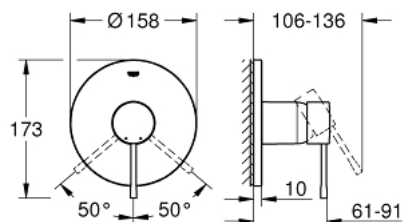

24 057 DC1 ESSENCE SINGLE-LEVER SHOWER MIXER

PRODUCT DESCRIPTION

- Colour: supersteel
- trim set for GROHE Rapido SmartBox (35 600/35 604)
- GROHE SilkMove 46 mm ceramic cartridge
- GROHE LongLife finish
- Wall escutcheon with GROHE FastFixation (covered escutcheon and shaft sealing, covered fixing)
- Escudo de metal, retroactivamente 6° ajustable
- Metal lever
- without roughing-in set 35 600/35 604 (please order separately)
- flow performance: outlet B or C = 30 l/min

24 057 DC1 ESSENCE SINGLE-LEVER SHOWER MIXER

SPARE PARTS, July 2017 – now

1: Lever (Spare part-nr. 46915DC0)

2: Escutcheon (Spare part-nr. 48428DC0)

3: Mounting plate (Spare part-nr. 48439000)

4: Cap (Spare part-nr. 02693DC0)

5: Cartridge (Spare part-nr. 46048000)

6: Seal (Spare part-nr. 48360000)

7: Temperature limiter (Spare part-nr. 46308000)*

8: Universal extension set single-lever mixers, 25 mm (Spare part-nr. 14056000)
)*

9: Universal extension set single-lever mixers, 50 mm (Spare part-nr. 14057000)
)*

* Optional accessories