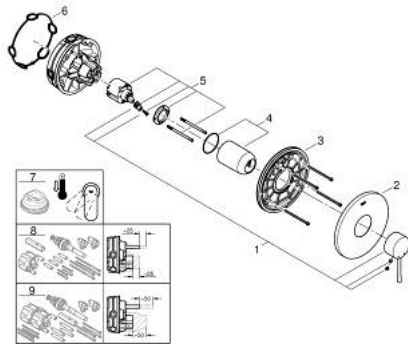

24 057 DC1 ESSENCE SINGLE-LEVER SHOWER MIXER

PRODUCT DESCRIPTION

- Colour: supersteel
- trim set for GROHE Rapido SmartBox (35 600/35 604)
- GROHE SilkMove 46 mm ceramic cartridge
- GROHE LongLife finish
- Wall escutcheon with GROHE FastFixation (covered escutcheon and shaft sealing, covered fixing)
- Escudo de metal, retroactivamente 6° ajustable
- Metal lever
- without roughing-in set 35 600/35 604 (please order separately)
- flow performance: outlet B or C = 30 l/min

24 057 DC1 ESSENCE SINGLE-LEVER SHOWER MIXER

SPARE PARTS, July 2017 – now

1: Lever (Spare part-nr. 46915DC0)

2: Escutcheon (Spare part-nr. 48428DC0)

3: Mounting plate (Spare part-nr. 48439000)

4: Cap (Spare part-nr. 02693DC0)

5: Cartridge (Spare part-nr. 46048000)

6: Seal (Spare part-nr. 48360000)

7: Temperature limiter (Spare part-nr. 46308000)*

8: Universal extension set single-lever mixers, 25 mm (Spare part-nr. 14056000)
)*

9: Universal extension set single-lever mixers, 50 mm (Spare part-nr. 14057000)
)*

* Optional accessories