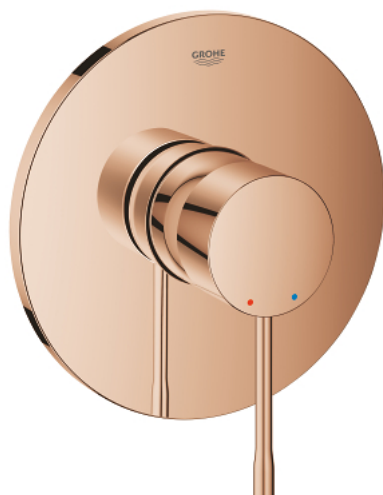

24 057 DA1 ESSENCE SINGLE-LEVER SHOWER MIXER

PRODUCT DESCRIPTION

- Colour: Warm sunset
- trim set for GROHE Rapido SmartBox (35 600/35 604)
- GROHE SilkMove 46 mm ceramic cartridge
- GROHE LongLife finish
- Wall escutcheon with GROHE FastFixation (covered escutcheon and shaft sealing, covered fixing)
- Escudo de metal, retroactivamente 6° ajustable
- Metal lever
- without roughing-in set 35 600/35 604 (please order separately)
- flow performance: outlet B or C = 30 l/min