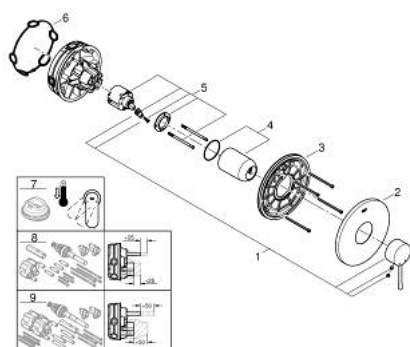

24 057 AL1 ESSENCE SINGLE-LEVER SHOWER MIXER

PRODUCT DESCRIPTION

- Colour: Brushed hard graphite
- trim set for GROHE Rapido SmartBox (35 600/35 604)
- GROHE SilkMove 46 mm ceramic cartridge
- GROHE LongLife finish
- Wall escutcheon with GROHE FastFixation (covered escutcheon and shaft sealing, covered fixing)
- Escudo de metal, retroactivamente 6° ajustable
- Metal lever
- without roughing-in set 35 600/35 604 (please order separately)
- flow performance: outlet B or C = 30 l/min

24 057 AL1 ESSENCE SINGLE-LEVER SHOWER MIXER

SPARE PARTS, July 2017 – now

1: Lever (Spare part-nr. 46915AL0)

2: Escutcheon (Spare part-nr. 48428AL0)

3: Mounting plate (Spare part-nr. 48439000)

4: Cap (Spare part-nr. 02693AL0)

5: Cartridge (Spare part-nr. 46048000)

6: Seal (Spare part-nr. 48360000)

7: Temperature limiter (Spare part-nr. 46308000)*

8: Universal extension set single-lever mixers, 25 mm (Spare part-nr. 14056000)
)*

9: Universal extension set single-lever mixers, 50 mm (Spare part-nr. 14057000)
)*

* Optional accessories