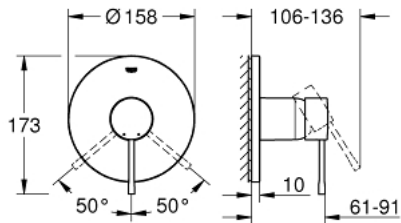

24 057 AL1 ESSENCE SINGLE-LEVER SHOWER MIXER

PRODUCT DESCRIPTION

- Colour: Brushed hard graphite
- trim set for GROHE Rapido SmartBox (35 600/35 604)
- GROHE SilkMove 46 mm ceramic cartridge
- GROHE LongLife finish
- Wall escutcheon with GROHE FastFixation (covered escutcheon and shaft sealing, covered fixing)
- Escudo de metal, retroactivamente 6° ajustable
- Metal lever
- without roughing-in set 35 600/35 604 (please order separately)
- flow performance: outlet B or C = 30 l/min

24 057 AL1 ESSENCE SINGLE-LEVER SHOWER MIXER

SPARE PARTS, July 2017 – now

1: Lever (Spare part-nr. 46915AL0)

2: Escutcheon (Spare part-nr. 48428AL0)

3: Mounting plate (Spare part-nr. 48439000)

4: Cap (Spare part-nr. 02693AL0)

5: Cartridge (Spare part-nr. 46048000)

6: Seal (Spare part-nr. 48360000)

7: Temperature limiter (Spare part-nr. 46308000)*

8: Universal extension set single-lever mixers, 25 mm (Spare part-nr. 14056000)
)*

9: Universal extension set single-lever mixers, 50 mm (Spare part-nr. 14057000)
)*

* Optional accessories