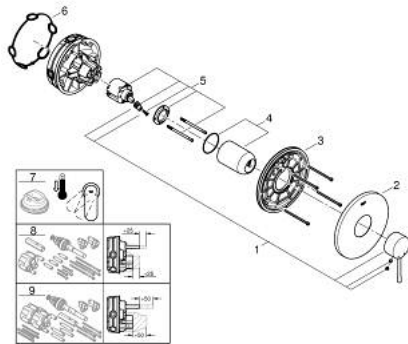

## 24 057 001 ESSENCE SINGLE-LEVER SHOWER MIXER

### PRODUCT DESCRIPTION

- Colour: chrome
- trim set for GROHE Rapido SmartBox (35 600/35 604)
- GROHE SilkMove 46 mm ceramic cartridge
- GROHE LongLife finish
- Wall escutcheon with GROHE FastFixation (covered escutcheon and shaft sealing, covered fixing)
- Escudo de metal, retroactivamente 6° ajustable
- Metal lever
- without roughing-in set 35 600/35 604 (please order separately)
- flow performance: outlet B or C = 30 l/min

### SPARE PARTS, July 2017 – now

1: Lever (Spare part-nr. 46915000)

2: Escutcheon (Spare part-nr. 48428000)

3: Mounting plate (Spare part-nr. 48439000)

4: Cap (Spare part-nr. 02693000)

5: Cartridge (Spare part-nr. 46048000)

6: Seal (Spare part-nr. 48360000)

7: Temperature limiter (Spare part-nr. 46308000)\*

8: Universal extension set single-lever mixers, 25 mm (Spare part-nr. 14056000)  
)\*

9: Universal extension set single-lever mixers, 50 mm (Spare part-nr. 14057000)  
)\*