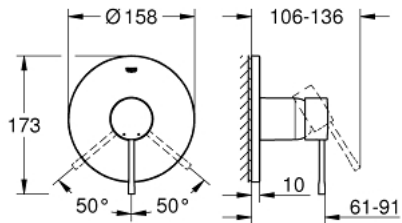

## 24 057 001 ESSENCE SINGLE-LEVER SHOWER MIXER

### PRODUCT DESCRIPTION

- Colour: chrome
- trim set for GROHE Rapido SmartBox (35 600/35 604)
- GROHE SilkMove 46 mm ceramic cartridge
- GROHE LongLife finish
- Wall escutcheon with GROHE FastFixation (covered escutcheon and shaft sealing, covered fixing)
- Escudo de metal, retroactivamente 6° ajustable
- Metal lever
- without roughing-in set 35 600/35 604 (please order separately)
- flow performance: outlet B or C = 30 l/min