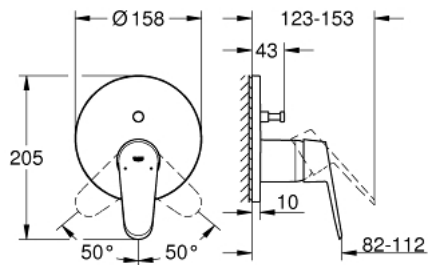

## 24 056 002 EURODISC COSMOPOLITAN SINGLE-LEVER MIXER WITH 2-WAY DIVERTER

### PRODUCT DESCRIPTION

- Colour: chrome
- trim set for GROHE Rapido SmartBox (35 600/35 604)
- GROHE SilkMove 46 mm ceramic cartridge
- GROHE LongLife finish
- Wall escutcheon with GROHE FastFixation (covered escutcheon and shaft sealing, covered fixing)
- Escudo de metal, retroactivamente 6° ajustable
- Metal lever
- automatic 2-way diverter
- without roughing-in set 35 600/35 604 (please order separately)
- flow performance: outlet B = 27 l/min, outlet C = 27 l/min

### SPARE PARTS, July 2017 – now

- 1: Lever (Spare part-nr. 46743000)
- 2: Escutcheon (Spare part-nr. 48429000)
- 3: Mounting plate (Spare part-nr. 48440000)
- 4: Cap (Spare part-nr. 02693000)
- 5: 3-Way Diverter Valve & Trim (Spare part-nr. 48442000)
- 6: Cartridge (Spare part-nr. 46048000)
- 7: Non-return valve (Spare part-nr. 49085000)
- 8: Seal (Spare part-nr. 48360000)
- 9: Temperature limiter (Spare part-nr. 46308000)\*
- 10: <strong>Backflow protection combination (EN1717)</strong> (Spare part-nr. 14055000)\*
- 11: Universal extension set single-lever mixers, 25 mm (Spare part-nr. 14056000)\*
- 12: 3-Way Diverter Valve & Trim (Spare part-nr. 48444000)\*
- 13: Universal extension set single-lever mixers, 50 mm (Spare part-nr. 14057000)\*
- 14: 3-Way Diverter Valve & Trim (Spare part-nr. 48445000)\*