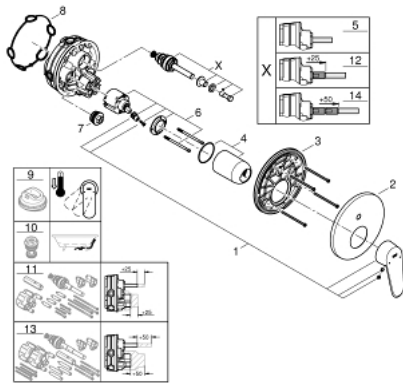

## 24 056 002 EURODISC COSMOPOLITAN SINGLE-LEVER MIXER WITH 2-WAY DIVERTER

### PRODUCT DESCRIPTION

- Colour: chrome
- trim set for GROHE Rapido SmartBox (35 600/35 604)
- GROHE SilkMove 46 mm ceramic cartridge
- GROHE LongLife finish
- Wall escutcheon with GROHE FastFixation (covered escutcheon and shaft sealing, covered fixing)
- Escudo de metal, retroactivamente 6° ajustable
- Metal lever
- automatic 2-way diverter
- without roughing-in set 35 600/35 604 (please order separately)
- flow performance: outlet B = 27 l/min, outlet C = 27 l/min

### SPARE PARTS, July 2017 – now

- 1: Lever (Spare part-nr. 46743000)
- 2: Escutcheon (Spare part-nr. 48429000)
- 3: Mounting plate (Spare part-nr. 48440000)
- 4: Cap (Spare part-nr. 02693000)
- 5: 3-Way Diverter Valve & Trim (Spare part-nr. 48442000)
- 6: Cartridge (Spare part-nr. 46048000)
- 7: Non-return valve (Spare part-nr. 49085000)
- 8: Seal (Spare part-nr. 48360000)
- 9: Temperature limiter (Spare part-nr. 46308000)\*
- 10: <strong>Backflow protection combination (EN1717)</strong> (Spare part-nr. 14055000)\*
- 11: Universal extension set single-lever mixers, 25 mm (Spare part-nr. 14056000)\*
- 12: 3-Way Diverter Valve & Trim (Spare part-nr. 48444000)\*
- 13: Universal extension set single-lever mixers, 50 mm (Spare part-nr. 14057000)\*
- 14: 3-Way Diverter Valve & Trim (Spare part-nr. 48445000)\*