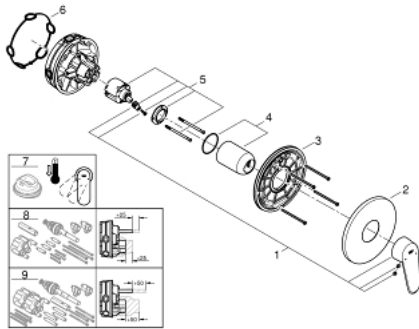

## 24 055 002 EURODISC COSMOPOLITAN SINGLE-LEVER SHOWER MIXER

### PRODUCT DESCRIPTION

- Colour: chrome
- trim set for GROHE Rapido SmartBox (35 600/35 604)
- GROHE SilkMove 46 mm ceramic cartridge
- GROHE LongLife finish
- Wall escutcheon with GROHE FastFixation (covered escutcheon and shaft sealing, covered fixing)
- Escudo de metal, retroactivamente 6° ajustable
- Metal lever
- without roughing-in set 35 600/35 604 (please order separately)
- flow performance: outlet B or C = 30 l/min

### SPARE PARTS, July 2017 – now

1: Lever (Spare part-nr. 46743000)

2: Escutcheon (Spare part-nr. 48428000)

3: Mounting plate (Spare part-nr. 48439000)

4: Cap (Spare part-nr. 02693000)

5: Cartridge (Spare part-nr. 46048000)

6: Seal (Spare part-nr. 48360000)

7: Temperature limiter (Spare part-nr. 46308000)\*

8: Universal extension set single-lever mixers, 25 mm (Spare part-nr. 14056000)  
)\*

9: Universal extension set single-lever mixers, 50 mm (Spare part-nr. 14057000)  
)\*