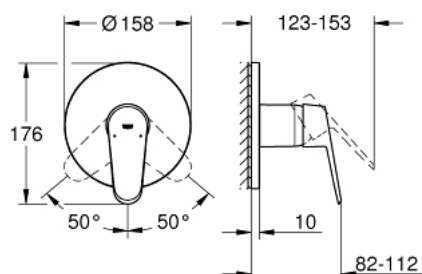

## 24 055 002 EURODISC COSMOPOLITAN SINGLE-LEVER SHOWER MIXER

### PRODUCT DESCRIPTION

- Colour: chrome
- trim set for GROHE Rapido SmartBox (35 600/35 604)
- GROHE SilkMove 46 mm ceramic cartridge
- GROHE LongLife finish
- Wall escutcheon with GROHE FastFixation (covered escutcheon and shaft sealing, covered fixing)
- Escudo de metal, retroactivamente 6° ajustable
- Metal lever
- without roughing-in set 35 600/35 604 (please order separately)
- flow performance: outlet B or C = 30 l/min