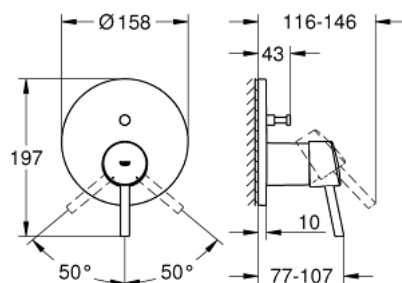

24 054 001 **CONCETTO SINGLE-LEVER MIXER WITH 2-WAY DIVERTER**

PRODUCT DESCRIPTION

- Colour: chrome
- trim set for GROHE Rapido SmartBox (35 600/35 604)
- GROHE SilkMove 46 mm ceramic cartridge
- GROHE LongLife finish
- Wall escutcheon with GROHE FastFixation (covered escutcheon and shaft sealing, covered fixing)
- Escudo de metal, retroactivamente 6° ajustable
- Metal lever
- automatic 2-way diverter
- without roughing-in set 35 600/35 604 (please order separately)
- flow performance: outlet B = 27 l/min, outlet C = 27 l/min

24 054 001 **CONCETTO SINGLE-LEVER MIXER WITH 2-WAY DIVERTER**

SPARE PARTS, July 2017 – now

- 1: Lever (Spare part-nr. 46723000)
 - 2: Escutcheon (Spare part-nr. 48429000)
 - 3: Mounting plate (Spare part-nr. 48440000)
 - 4: Cap (Spare part-nr. 06874000)
 - 5: 3-Way Diverter Valve & Trim (Spare part-nr. 48442000)
 - 6: Cartridge (Spare part-nr. 46048000)
 - 7: Non-return valve (Spare part-nr. 49085000)
 - 8: Seal (Spare part-nr. 48360000)
 - 9: Temperature limiter (Spare part-nr. 46375000)*
 - 10: Backflow protection combination (EN1717) (Spare part-nr. 14055000)*
 - 11: Universal extension set single-lever mixers, 25 mm (Spare part-nr. 14056000)*
 - 12: 3-Way Diverter Valve & Trim (Spare part-nr. 48444000)*
 - 13: Universal extension set single-lever mixers, 50 mm (Spare part-nr. 14057000)*
 - 14: 3-Way Diverter Valve & Trim (Spare part-nr. 48445000)*
- * Optional accessories