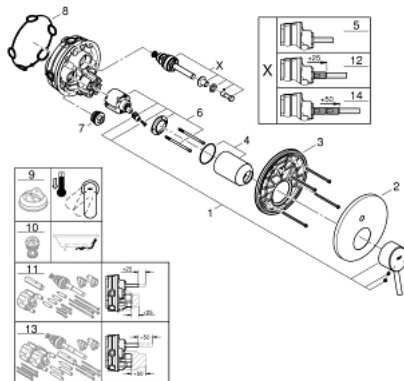

24 054 001 **CONCETTO SINGLE-LEVER MIXER WITH 2-WAY DIVERTER**

PRODUCT DESCRIPTION

- Colour: chrome
- trim set for GROHE Rapido SmartBox (35 600/35 604)
- GROHE SilkMove 46 mm ceramic cartridge
- GROHE LongLife finish
- Wall escutcheon with GROHE FastFixation (covered escutcheon and shaft sealing, covered fixing)
- Escudo de metal, retroactivamente 6° ajustable
- Metal lever
- automatic 2-way diverter
- without roughing-in set 35 600/35 604 (please order separately)
- flow performance: outlet B = 27 l/min, outlet C = 27 l/min

24 054 001 **CONCETTO SINGLE-LEVER MIXER WITH 2-WAY DIVERTER**

SPARE PARTS, July 2017 – now

- 1: Lever (Spare part-nr. 46723000)
 - 2: Escutcheon (Spare part-nr. 48429000)
 - 3: Mounting plate (Spare part-nr. 48440000)
 - 4: Cap (Spare part-nr. 06874000)
 - 5: 3-Way Diverter Valve & Trim (Spare part-nr. 48442000)
 - 6: Cartridge (Spare part-nr. 46048000)
 - 7: Non-return valve (Spare part-nr. 49085000)
 - 8: Seal (Spare part-nr. 48360000)
 - 9: Temperature limiter (Spare part-nr. 46375000)*
 - 10: Backflow protection combination (EN1717) (Spare part-nr. 14055000)*
 - 11: Universal extension set single-lever mixers, 25 mm (Spare part-nr. 14056000)*
 - 12: 3-Way Diverter Valve & Trim (Spare part-nr. 48444000)*
 - 13: Universal extension set single-lever mixers, 50 mm (Spare part-nr. 14057000)*
 - 14: 3-Way Diverter Valve & Trim (Spare part-nr. 48445000)*
- * Optional accessories