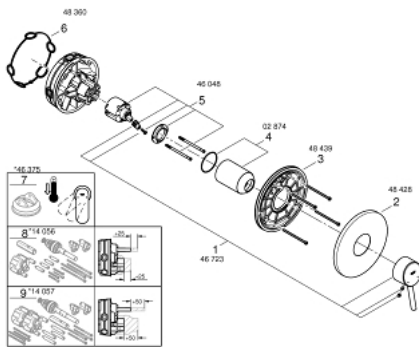

## 24 053 001 **CONCETTO SINGLE-LEVER SHOWER MIXER**

### PRODUCT DESCRIPTION

- Colour: chrome
- trim set for GROHE Rapido SmartBox (35 600/35 604)
- GROHE SilkMove 46 mm ceramic cartridge
- GROHE LongLife finish
- Wall escutcheon with GROHE FastFixation (covered escutcheon and shaft sealing, covered fixing)
- Escudo de metal, retroactivamente 6° ajustable
- Metal lever
- without roughing-in set 35 600/35 604 (please order separately)
- flow performance: outlet B or C = 30 l/min

### **SPARE PARTS**, July 2017 – now

1: Lever (Spare part-nr. 46723000)

2: Escutcheon (Spare part-nr. 48428000)

3: Mounting plate (Spare part-nr. 48439000)

4: Cap (Spare part-nr. 06874000)

5: Cartridge (Spare part-nr. 46048000)

6: Seal (Spare part-nr. 48360000)

7: Temperature limiter (Spare part-nr. 46375000)\*

8: Universal extension set single-lever mixers, 25 mm (Spare part-nr. 14056000)  
)\*

9: Universal extension set single-lever mixers, 50 mm (Spare part-nr. 14057000)  
)\*