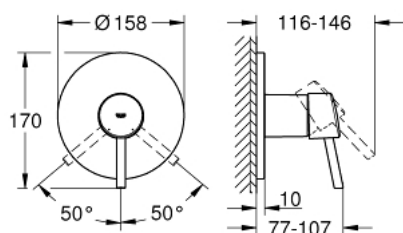

## 24 053 001 **CONCETTO SINGLE-LEVER SHOWER MIXER**

### PRODUCT DESCRIPTION

- Colour: chrome
- trim set for GROHE Rapido SmartBox (35 600/35 604)
- GROHE SilkMove 46 mm ceramic cartridge
- GROHE LongLife finish
- Wall escutcheon with GROHE FastFixation (covered escutcheon and shaft sealing, covered fixing)
- Escudo de metal, retroactivamente 6° ajustable
- Metal lever
- without roughing-in set 35 600/35 604 (please order separately)
- flow performance: outlet B or C = 30 l/min