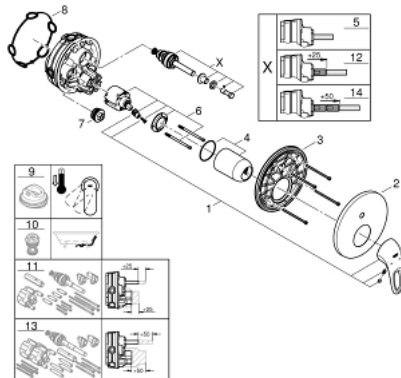

24 049 003 EUROSTYLE SINGLE-LEVER MIXER WITH 2-WAY DIVERTER

PRODUCT DESCRIPTION

- Colour: chrome
- trim set for GROHE Rapido SmartBox (35 600/35 604)
- GROHE SilkMove 46 mm ceramic cartridge
- GROHE LongLife finish
- Wall escutcheon with GROHE FastFixation (covered escutcheon and shaft sealing, covered fixing)
- Escudo de metal, retroactivamente 6° ajustable
- Metal lever
- automatic 2-way diverter
- without roughing-in set 35 600/35 604 (please order separately)
- flow performance: outlet B = 27 l/min, outlet C = 27 l/min

24 049 003 EUROSTYLE SINGLE-LEVER MIXER WITH 2-WAY DIVERTER

SPARE PARTS, July 2017 – now

- 1: Lever (Spare part-nr. 46940000)
- 2: Escutcheon (Spare part-nr. 48429000)
- 3: Mounting plate (Spare part-nr. 48440000)
- 4: Cap (Spare part-nr. 02693000)
- 5: 3-Way Diverter Valve & Trim (Spare part-nr. 48442000)
- 6: Cartridge (Spare part-nr. 46048000)
- 7: Non-return valve (Spare part-nr. 49085000)
- 8: Seal (Spare part-nr. 48360000)
- 9: Temperature limiter (Spare part-nr. 46308000)*
- 10: Backflow protection combination (EN1717) (Spare part-nr. 14055000)*
- 11: Universal extension set single-lever mixers, 25 mm (Spare part-nr. 14056000)*
- 12: 3-Way Diverter Valve & Trim (Spare part-nr. 48444000)*
- 13: Universal extension set single-lever mixers, 50 mm (Spare part-nr. 14057000)*
- 14: 3-Way Diverter Valve & Trim (Spare part-nr. 48445000)*