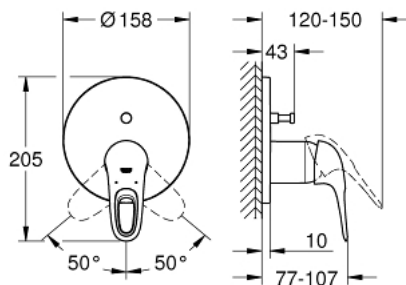

24 049 003 EUROSTYLE SINGLE-LEVER MIXER WITH 2-WAY DIVERTER

PRODUCT DESCRIPTION

- Colour: chrome
- trim set for GROHE Rapido SmartBox (35 600/35 604)
- GROHE SilkMove 46 mm ceramic cartridge
- GROHE LongLife finish
- Wall escutcheon with GROHE FastFixation (covered escutcheon and shaft sealing, covered fixing)
- Escudo de metal, retroactivamente 6° ajustable
- Metal lever
- automatic 2-way diverter
- without roughing-in set 35 600/35 604 (please order separately)
- flow performance: outlet B = 27 l/min, outlet C = 27 l/min

24 049 003 EUROSTYLE SINGLE-LEVER MIXER WITH 2-WAY DIVERTER

SPARE PARTS, July 2017 – now

- 1: Lever (Spare part-nr. 46940000)
- 2: Escutcheon (Spare part-nr. 48429000)
- 3: Mounting plate (Spare part-nr. 48440000)
- 4: Cap (Spare part-nr. 02693000)
- 5: 3-Way Diverter Valve & Trim (Spare part-nr. 48442000)
- 6: Cartridge (Spare part-nr. 46048000)
- 7: Non-return valve (Spare part-nr. 49085000)
- 8: Seal (Spare part-nr. 48360000)
- 9: Temperature limiter (Spare part-nr. 46308000)*
- 10: Backflow protection combination (EN1717) (Spare part-nr. 14055000)*
- 11: Universal extension set single-lever mixers, 25 mm (Spare part-nr. 14056000)*
- 12: 3-Way Diverter Valve & Trim (Spare part-nr. 48444000)*
- 13: Universal extension set single-lever mixers, 50 mm (Spare part-nr. 14057000)*
- 14: 3-Way Diverter Valve & Trim (Spare part-nr. 48445000)*