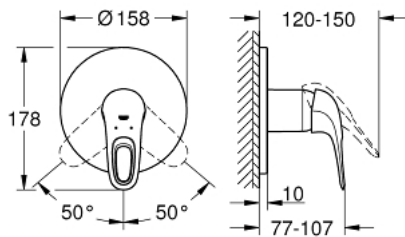

## 24 048 003 EUROSTYLE SINGLE-LEVER SHOWER MIXER

### PRODUCT DESCRIPTION

- Colour: chrome
- trim set for GROHE Rapido SmartBox (35 600/35 604)
- GROHE SilkMove 46 mm ceramic cartridge
- GROHE LongLife finish
- Wall escutcheon with GROHE FastFixation (covered escutcheon and shaft sealing, covered fixing)
- Escudo de metal, retroactivamente 6° ajustable
- Metal lever
- without roughing-in set 35 600/35 604 (please order separately)
- flow performance: outlet B or C = 30 l/min