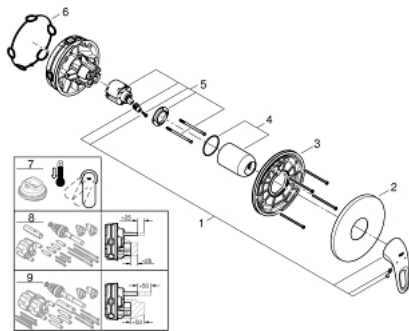

## 24 048 003 EUROSTYLE SINGLE-LEVER SHOWER MIXER

### PRODUCT DESCRIPTION

- Colour: chrome
- trim set for GROHE Rapido SmartBox (35 600/35 604)
- GROHE SilkMove 46 mm ceramic cartridge
- GROHE LongLife finish
- Wall escutcheon with GROHE FastFixation (covered escutcheon and shaft sealing, covered fixing)
- Escudo de metal, retroactivamente 6° ajustable
- Metal lever
- without roughing-in set 35 600/35 604 (please order separately)
- flow performance: outlet B or C = 30 l/min

### SPARE PARTS, July 2017 – now

1: Lever (Spare part-nr. 46940000)

2: Escutcheon (Spare part-nr. 48428000)

3: Mounting plate (Spare part-nr. 48439000)

4: Cap (Spare part-nr. 02693000)

5: Cartridge (Spare part-nr. 46048000)

6: Seal (Spare part-nr. 48360000)

7: Temperature limiter (Spare part-nr. 46308000)\*

8: Universal extension set single-lever mixers, 25 mm (Spare part-nr. 14056000)  
)\*

9: Universal extension set single-lever mixers, 50 mm (Spare part-nr. 14057000)  
)\*