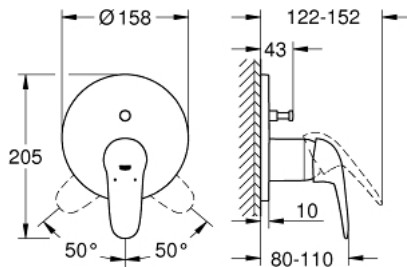

24 047 003 EUROSTYLE SINGLE-LEVER MIXER WITH 2-WAY DIVERTER

PRODUCT DESCRIPTION

- Colour: chrome
- trim set for GROHE Rapido SmartBox (35 600/35 604)
- GROHE SilkMove 46 mm ceramic cartridge
- GROHE LongLife finish
- Wall escutcheon with GROHE FastFixation (covered escutcheon and shaft sealing, covered fixing)
- Escudo de metal, retroactivamente 6° ajustable
- Metal lever
- automatic 2-way diverter
- without roughing-in set 35 600/35 604 (please order separately)
- flow performance: outlet B = 27 l/min, outlet C = 27 l/min

24 047 003 EUROSTYLE SINGLE-LEVER MIXER WITH 2-WAY DIVERTER

SPARE PARTS, July 2017 – now

- 1: Solid metal lever (Spare part-nr. 46954000)
- 2: Escutcheon (Spare part-nr. 48429000)
- 3: Mounting plate (Spare part-nr. 48440000)
- 4: Cap (Spare part-nr. 02693000)
- 5: 3-Way Diverter Valve & Trim (Spare part-nr. 48442000)
- 6: Cartridge (Spare part-nr. 46048000)
- 7: Non-return valve (Spare part-nr. 49085000)
- 8: Seal (Spare part-nr. 48360000)
- 9: Temperature limiter (Spare part-nr. 46308000)*
- 10: Backflow protection combination (EN1717) (Spare part-nr. 14055000)*
- 11: Universal extension set single-lever mixers, 25 mm (Spare part-nr. 14056000)*
- 12: 3-Way Diverter Valve & Trim (Spare part-nr. 48444000)*
- 13: Universal extension set single-lever mixers, 50 mm (Spare part-nr. 14057000)*
- 14: 3-Way Diverter Valve & Trim (Spare part-nr. 48445000)*