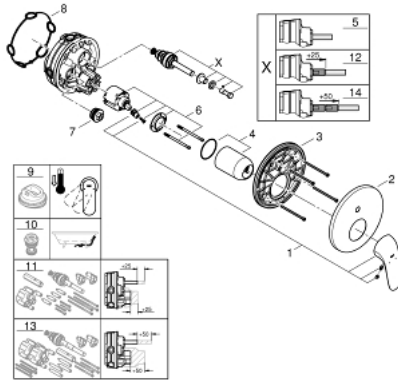

24 047 003 EUROSTYLE SINGLE-LEVER MIXER WITH 2-WAY DIVERTER

PRODUCT DESCRIPTION

- Colour: chrome
- trim set for GROHE Rapido SmartBox (35 600/35 604)
- GROHE SilkMove 46 mm ceramic cartridge
- GROHE LongLife finish
- Wall escutcheon with GROHE FastFixation (covered escutcheon and shaft sealing, covered fixing)
- Escudo de metal, retroactivamente 6° ajustable
- Metal lever
- automatic 2-way diverter
- without roughing-in set 35 600/35 604 (please order separately)
- flow performance: outlet B = 27 l/min, outlet C = 27 l/min

24 047 003 EUROSTYLE SINGLE-LEVER MIXER WITH 2-WAY DIVERTER

SPARE PARTS, July 2017 – now

- 1: Solid metal lever (Spare part-nr. 46954000)
- 2: Escutcheon (Spare part-nr. 48429000)
- 3: Mounting plate (Spare part-nr. 48440000)
- 4: Cap (Spare part-nr. 02693000)
- 5: 3-Way Diverter Valve & Trim (Spare part-nr. 48442000)
- 6: Cartridge (Spare part-nr. 46048000)
- 7: Non-return valve (Spare part-nr. 49085000)
- 8: Seal (Spare part-nr. 48360000)
- 9: Temperature limiter (Spare part-nr. 46308000)*
- 10: Backflow protection combination (EN1717) (Spare part-nr. 14055000)*
- 11: Universal extension set single-lever mixers, 25 mm (Spare part-nr. 14056000)*
- 12: 3-Way Diverter Valve & Trim (Spare part-nr. 48444000)*
- 13: Universal extension set single-lever mixers, 50 mm (Spare part-nr. 14057000)*
- 14: 3-Way Diverter Valve & Trim (Spare part-nr. 48445000)*