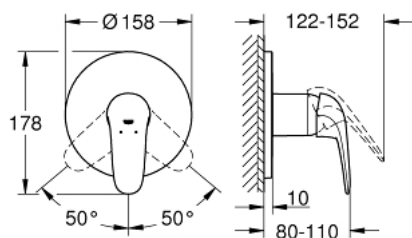

## 24 046 003 EUROSTYLE SINGLE-LEVER SHOWER MIXER

### PRODUCT DESCRIPTION

- Colour: chrome
- trim set for GROHE Rapido SmartBox (35 600/35 604)
- GROHE SilkMove 46 mm ceramic cartridge
- GROHE LongLife finish
- Wall escutcheon with GROHE FastFixation (covered escutcheon and shaft sealing, covered fixing)
- Escudo de metal, retroactivamente 6° ajustable
- Metal lever
- without roughing-in set 35 600/35 604 (please order separately)
- flow performance: outlet B or C = 30 l/min