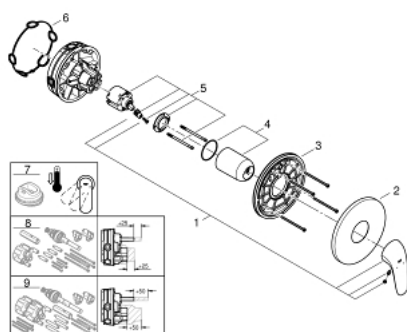

## 24 046 003 EUROSTYLE SINGLE-LEVER SHOWER MIXER

### PRODUCT DESCRIPTION

- Colour: chrome
- trim set for GROHE Rapido SmartBox (35 600/35 604)
- GROHE SilkMove 46 mm ceramic cartridge
- GROHE LongLife finish
- Wall escutcheon with GROHE FastFixation (covered escutcheon and shaft sealing, covered fixing)
- Escudo de metal, retroactivamente 6° ajustable
- Metal lever
- without roughing-in set 35 600/35 604 (please order separately)
- flow performance: outlet B or C = 30 l/min

### SPARE PARTS, July 2017 – now

1: Solid metal lever (Spare part-nr. 46954000)

2: Escutcheon (Spare part-nr. 48428000)

3: Mounting plate (Spare part-nr. 48439000)

4: Cap (Spare part-nr. 02693000)

5: Cartridge (Spare part-nr. 46048000)

6: Seal (Spare part-nr. 48360000)

7: Temperature limiter (Spare part-nr. 46308000)\*

8: Universal extension set single-lever mixers, 25 mm (Spare part-nr. 14056000)  
)\*

9: Universal extension set single-lever mixers, 50 mm (Spare part-nr. 14057000)  
)\*