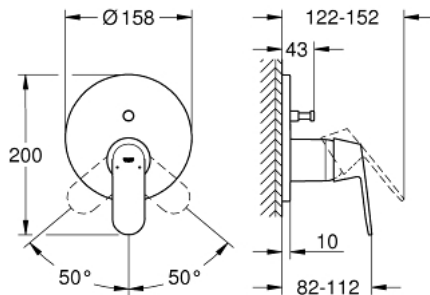

24 045 000 EUROSMART COSMOPOLITAN SINGLE-LEVER MIXER WITH 2-WAY DIVERTER

PRODUCT DESCRIPTION

- Colour: chrome
- trim set for GROHE Rapido SmartBox (35 600/35 604)
- GROHE SilkMove 46 mm ceramic cartridge
- GROHE LongLife finish
- Wall escutcheon with GROHE FastFixation (covered escutcheon and shaft sealing, covered fixing)
- Escudo de metal, retroactivamente 6° ajustable
- Metal lever
- automatic 2-way diverter
- without roughing-in set 35 600/35 604 (please order separately)
- flow performance: outlet B = 27 l/min, outlet C = 27 l/min

24 045 000 EUROSMART COSMOPOLITAN SINGLE-LEVER MIXER WITH 2-WAY DIVERTER

SPARE PARTS, July 2017 – now

- 1: Lever (Spare part-nr. 46682000)
 - 2: Escutcheon (Spare part-nr. 48429000)
 - 3: Mounting plate (Spare part-nr. 48440000)
 - 4: Cap (Spare part-nr. 02693000)
 - 5: 3-Way Diverter Valve & Trim (Spare part-nr. 48442000)
 - 6: Cartridge (Spare part-nr. 46048000)
 - 7: Non-return valve (Spare part-nr. 49085000)
 - 8: Seal (Spare part-nr. 48360000)
 - 9: Temperature limiter (Spare part-nr. 46308000)*
 - 10: Backflow protection combination (EN1717) (Spare part-nr. 14055000)*
 - 11: Universal extension set single-lever mixers, 25 mm (Spare part-nr. 14056000)*
 - 12: 3-Way Diverter Valve & Trim (Spare part-nr. 48444000)*
 - 13: Universal extension set single-lever mixers, 50 mm (Spare part-nr. 14057000)*
 - 14: 3-Way Diverter Valve & Trim (Spare part-nr. 48445000)*
- * Optional accessories