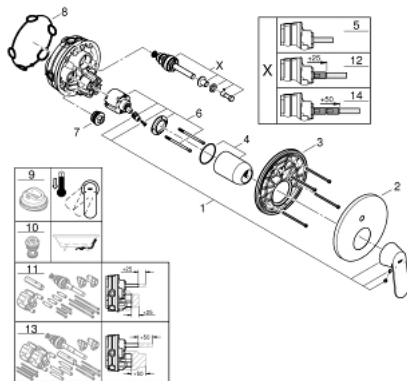

24 045 000 EUROSMART COSMOPOLITAN SINGLE-LEVER MIXER WITH 2-WAY DIVERTER

PRODUCT DESCRIPTION

- Colour: chrome
- trim set for GROHE Rapido SmartBox (35 600/35 604)
- GROHE SilkMove 46 mm ceramic cartridge
- GROHE LongLife finish
- Wall escutcheon with GROHE FastFixation (covered escutcheon and shaft sealing, covered fixing)
- Escudo de metal, retroactivamente 6° ajustable
- Metal lever
- automatic 2-way diverter
- without roughing-in set 35 600/35 604 (please order separately)
- flow performance: outlet B = 27 l/min, outlet C = 27 l/min

24 045 000 EUROSMART COSMOPOLITAN SINGLE-LEVER MIXER WITH 2-WAY DIVERTER

SPARE PARTS, July 2017 – now

- 1: Lever (Spare part-nr. 46682000)
 - 2: Escutcheon (Spare part-nr. 48429000)
 - 3: Mounting plate (Spare part-nr. 48440000)
 - 4: Cap (Spare part-nr. 02693000)
 - 5: 3-Way Diverter Valve & Trim (Spare part-nr. 48442000)
 - 6: Cartridge (Spare part-nr. 46048000)
 - 7: Non-return valve (Spare part-nr. 49085000)
 - 8: Seal (Spare part-nr. 48360000)
 - 9: Temperature limiter (Spare part-nr. 46308000)*
 - 10: Backflow protection combination (EN1717) (Spare part-nr. 14055000)*
 - 11: Universal extension set single-lever mixers, 25 mm (Spare part-nr. 14056000)*
 - 12: 3-Way Diverter Valve & Trim (Spare part-nr. 48444000)*
 - 13: Universal extension set single-lever mixers, 50 mm (Spare part-nr. 14057000)*
 - 14: 3-Way Diverter Valve & Trim (Spare part-nr. 48445000)*
- * Optional accessories