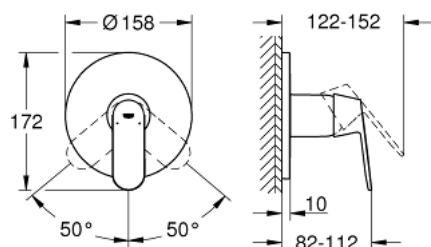

### PRODUCT DESCRIPTION

- Colour: chrome
- trim set for GROHE Rapido SmartBox (35 600/35 604)
- GROHE SilkMove 46 mm ceramic cartridge
- GROHE LongLife finish
- Wall escutcheon with GROHE FastFixation (covered escutcheon and shaft sealing, covered fixing)
- Escudo de metal, retroactivamente 6° ajustable
- Metal lever
- without roughing-in set 35 600/35 604 (please order separately)
- flow performance: outlet B or C = 30 l/min

6: Seal (Spare part-nr. 48360000)

7: Temperature limiter (Spare part-nr. 46308000)\*

8: Universal extension set single-lever mixers, 25 mm (Spare part-nr. 14056000)  
)\*

9: Universal extension set single-lever mixers, 50 mm (Spare part-nr. 14057000)  
)\*