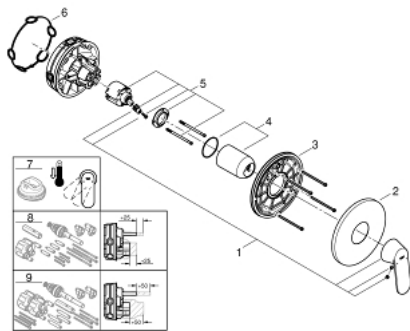

### PRODUCT DESCRIPTION

- Colour: chrome
- trim set for GROHE Rapido SmartBox (35 600/35 604)
- GROHE SilkMove 46 mm ceramic cartridge
- GROHE LongLife finish
- Wall escutcheon with GROHE FastFixation (covered escutcheon and shaft sealing, covered fixing)
- Escudo de metal, retroactivamente 6° ajustable
- Metal lever
- without roughing-in set 35 600/35 604 (please order separately)
- flow performance: outlet B or C = 30 l/min

### SPARE PARTS, July 2017 – now

1: Lever (Spare part-nr. 46682000)

2: Escutcheon (Spare part-nr. 48428000)

3: Mounting plate (Spare part-nr. 48439000)

4: Cap (Spare part-nr. 02693000)

5: Cartridge (Spare part-nr. 46048000)

6: Seal (Spare part-nr. 48360000)

7: Temperature limiter (Spare part-nr. 46308000)\*

8: Universal extension set single-lever mixers, 25 mm (Spare part-nr. 14056000)  
)\*

9: Universal extension set single-lever mixers, 50 mm (Spare part-nr. 14057000)  
)\*