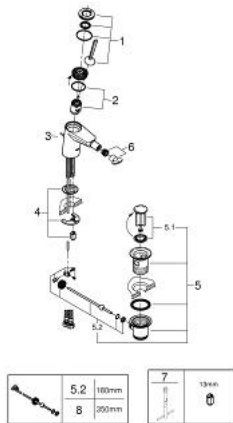

## 24 036 LS0 EURODISC JOY SINGLE-LEVER BIDET MIXER 1/2" S-SIZE

### PRODUCT DESCRIPTION

- Colour: moon white/chrome
- Single hole installation
- Metal lever
- GROHE FeatherControl Joystick cartridge
- GROHE LongLife finish
- GROHE Water Saving ball-joint mousseur 5.7 l/min
- GROHE FastFixation Plus installation system
- Pop-up waste set 1 1/4"
- Flexible connection hoses
- min. recommended pressure 1.0 bar

### SPARE PARTS, August 2013 – now

- 1: Lever (Spare part-nr. 46906LS0)
- 2: Cartridge (Spare part-nr. 46907000)
- 3: Pop-up rod (Spare part-nr. 46739000)
- 4: Shank mounting kit (Spare part-nr. 46645000)
- 5: 1 1/4" waste set (Spare part-nr. 28910000)
- 5.1: Plug (Spare part-nr. 07182000)
- 5.2: Eccentric rod (Spare part-nr. 07052000)
- 6: Flow control (Spare part-nr. 13998000)
- 7: Mounting wrench (Spare part-nr. 19017000)\*
- 8: Eccentric rod (Spare part-nr. 07341000)\*