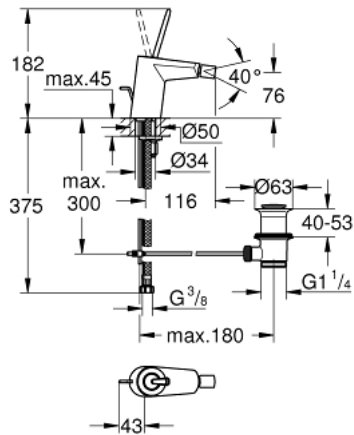

## 24 036 LS0 EURODISC JOY SINGLE-LEVER BIDET MIXER 1/2" S-SIZE

### PRODUCT DESCRIPTION

- Colour: moon white/chrome
- Single hole installation
- Metal lever
- GROHE FeatherControl Joystick cartridge
- GROHE LongLife finish
- GROHE Water Saving ball-joint mousseur 5.7 l/min
- GROHE FastFixation Plus installation system
- Pop-up waste set 1 1/4"
- Flexible connection hoses
- min. recommended pressure 1.0 bar

### SPARE PARTS, August 2013 – now

- 1: Lever (Spare part-nr. 46906LS0)
- 2: Cartridge (Spare part-nr. 46907000)
- 3: Pop-up rod (Spare part-nr. 46739000)
- 4: Shank mounting kit (Spare part-nr. 46645000)
- 5: 1 1/4" waste set (Spare part-nr. 28910000)
- 5.1: Plug (Spare part-nr. 07182000)
- 5.2: Eccentric rod (Spare part-nr. 07052000)
- 6: Flow control (Spare part-nr. 13998000)
- 7: Mounting wrench (Spare part-nr. 19017000)\*
- 8: Eccentric rod (Spare part-nr. 07341000)\*