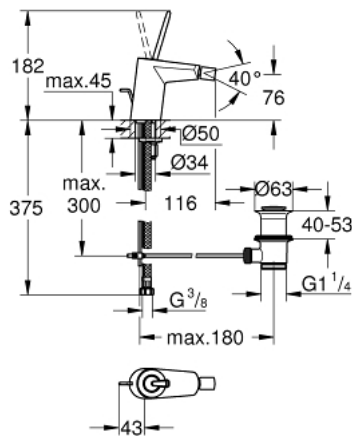

24 036 000 **EURODISC JOY SINGLE-LEVER BIDET MIXER 1/2"**
S-SIZE

PRODUCT DESCRIPTION

- Colour: chrome
- Single hole installation
- Metal lever
- GROHE FeatherControl Joystick cartridge
- GROHE LongLife finish
- GROHE EcoJoy - less water, perfect flow
- maximum flow rate (at 3 bar): 5 l/min
- Ball-joint mousseur
- GROHE FastFixation Plus installation system
- Pop-up waste set 1 1/4"
- Flexible connection hoses
- min. recommended pressure 1.0 bar

24 036 000 **EURODISC JOY SINGLE-LEVER BIDET MIXER 1/2"**
S-SIZE

SPARE PARTS, August 2013 – now

- 1: Lever (Spare part-nr. 46906000)
- 2: Cartridge (Spare part-nr. 46907000)
- 3: Pop-up rod (Spare part-nr. 46739000)
- 4: Shank mounting kit (Spare part-nr. 46645000)
- 5: 1 1/4" waste set (Spare part-nr. 28910000)
- 5.1: Plug (Spare part-nr. 07182000)
- 5.2: Eccentric rod (Spare part-nr. 07052000)
- 6: Flow control (Spare part-nr. 13998000)
- 7: Mounting wrench (Spare part-nr. 19017000)*
- 8: Eccentric rod (Spare part-nr. 07341000)*