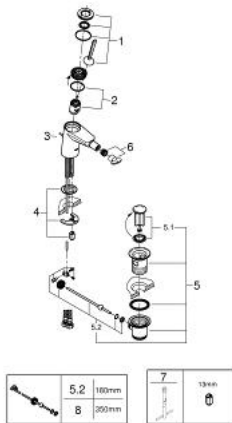

24 036 000 **EURODISC JOY SINGLE-LEVER BIDET MIXER 1/2"**
S-SIZE

PRODUCT DESCRIPTION

- Colour: chrome
- Single hole installation
- Metal lever
- GROHE FeatherControl Joystick cartridge
- GROHE LongLife finish
- GROHE EcoJoy - less water, perfect flow
- maximum flow rate (at 3 bar): 5 l/min
- Ball-joint mousseur
- GROHE FastFixation Plus installation system
- Pop-up waste set 1 1/4"
- Flexible connection hoses
- min. recommended pressure 1.0 bar

24 036 000 **EURODISC JOY SINGLE-LEVER BIDET MIXER 1/2"**
S-SIZE

SPARE PARTS, August 2013 – now

- 1: Lever (Spare part-nr. 46906000)
- 2: Cartridge (Spare part-nr. 46907000)
- 3: Pop-up rod (Spare part-nr. 46739000)
- 4: Shank mounting kit (Spare part-nr. 46645000)
- 5: 1 1/4" waste set (Spare part-nr. 28910000)
- 5.1: Plug (Spare part-nr. 07182000)
- 5.2: Eccentric rod (Spare part-nr. 07052000)
- 6: Flow control (Spare part-nr. 13998000)
- 7: Mounting wrench (Spare part-nr. 19017000)*
- 8: Eccentric rod (Spare part-nr. 07341000)*