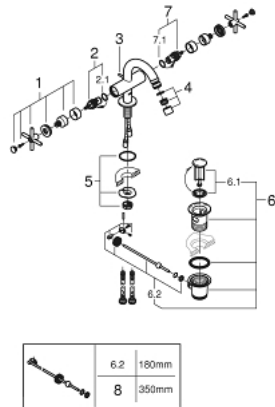

24 027 003 **ATRIO SINGLE-HOLE BIDET MIXER 1/2"**
M-SIZE

SPARE PARTS, August 2018 – now

- 1: Cross Handles (Spare part-nr. 18026003)
- 2: Ceramic cartridge (Spare part-nr. 45883000)
- 2.1: O-ring (18,2 x 1,7mm) (Spare part-nr. 0392400M)
- 3: Pop-up rod (Spare part-nr. 65196000)
- 4: Flow control (Spare part-nr. 06574000)
- 5: Shank mounting kit (Spare part-nr. 48409000)
- 6: 1 1/4" waste set (Spare part-nr. 28910000)
- 6.1: Plug (Spare part-nr. 07182000)
- 6.2: Eccentric rod (Spare part-nr. 07052000)
- 7: Ceramic cartridge (Spare part-nr. 45882000)
- 7.1: O-ring (18,2 x 1,7mm) (Spare part-nr. 0392400M)
- 8: Eccentric rod (Spare part-nr. 07341000)*