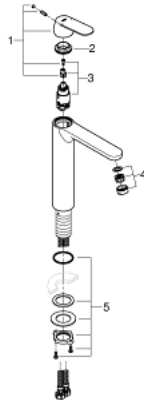

23 921 000 **EUROSMART COSMOPOLITAN SINGLE-LEVER BASIN MIXER 1/2"**  
**XL-SIZE**

**PRODUCT DESCRIPTION**

- Colour: chrome
- Single hole installation
- Metal lever
- For free-standing basins
- GROHE SilkMove 28 mm ceramic cartridge
- With temperature limiter
- GROHE LongLife finish
- GROHE EcoJoy - less water, perfect flow
- maximum flow rate (at 3 bar): 5 l/min
- GROHE AquaGuide adjustable mousseur
- Rapid installation system
- Smooth body
- Flexible connection hoses
- min. recommended pressure 1.0 bar

23 921 000 **EUROSMART COSMOPOLITAN SINGLE-LEVER BASIN MIXER 1/2"**  
**XL-SIZE**

**SPARE PARTS**, February 2019 – now

- 1: Lever (Spare part-nr. 48525000)
- 2: Fitting ring (Spare part-nr. 46715000)
- 3: Cartridge (Spare part-nr. 46580000)
- 4: Flow straightener (Spare part-nr. 48300000)
- 5: Shank mounting kit (Spare part-nr. 48384000)