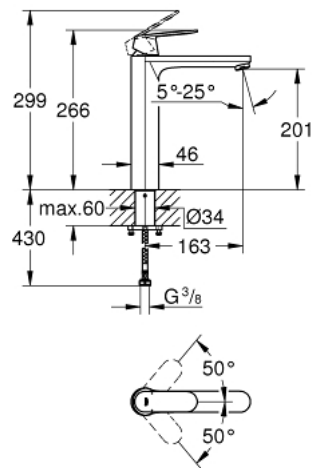

23 921 000 **EUROSMART COSMOPOLITAN SINGLE-LEVER BASIN MIXER 1/2"**  
**XL-SIZE**

**PRODUCT DESCRIPTION**

- Colour: chrome
- Single hole installation
- Metal lever
- For free-standing basins
- GROHE SilkMove 28 mm ceramic cartridge
- With temperature limiter
- GROHE LongLife finish
- GROHE EcoJoy - less water, perfect flow
- maximum flow rate (at 3 bar): 5 l/min
- GROHE AquaGuide adjustable mousseur
- Rapid installation system
- Smooth body
- Flexible connection hoses
- min. recommended pressure 1.0 bar

23 921 000 **EUROSMART COSMOPOLITAN SINGLE-LEVER BASIN MIXER 1/2"**  
**XL-SIZE**

**SPARE PARTS**, February 2019 – now

- 1: Lever (Spare part-nr. 48525000)
- 2: Fitting ring (Spare part-nr. 46715000)
- 3: Cartridge (Spare part-nr. 46580000)
- 4: Flow straightener (Spare part-nr. 48300000)
- 5: Shank mounting kit (Spare part-nr. 48384000)