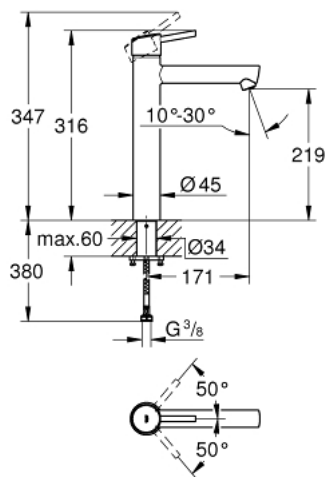

23 920 001 **CONCETTO SINGLE-LEVER BASIN MIXER 1/2"**
XL-SIZE

PRODUCT DESCRIPTION

- Colour: chrome
- Single hole installation
- Metal lever
- For free-standing basins
- GROHE SilkMove 28 mm ceramic cartridge
- With temperature limiter
- GROHE LongLife finish
- GROHE EcoJoy - less water, perfect flow
- maximum flow rate (at 3 bar): 5 l/min
- GROHE AquaGuide adjustable mousseur
- Rapid installation system
- Smooth body
- Flexible connection hoses
- min. recommended pressure 1.0 bar

23 920 001 **CONCETTO SINGLE-LEVER BASIN MIXER 1/2"**
XL-SIZE

SPARE PARTS, February 2019 – now

- 1: Lever (Spare part-nr. 46753000)
- 2: Fitting ring (Spare part-nr. 46715000)
- 3: Cartridge (Spare part-nr. 46580000)
- 4: Flow control (Spare part-nr. 48547000)
- 5: Shank mounting kit (Spare part-nr. 48384000)