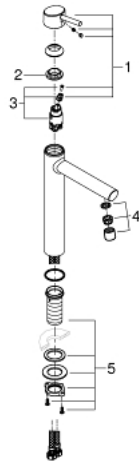

23 920 001 **CONCETTO SINGLE-LEVER BASIN MIXER 1/2"**
XL-SIZE

PRODUCT DESCRIPTION

- Colour: chrome
- Single hole installation
- Metal lever
- For free-standing basins
- GROHE SilkMove 28 mm ceramic cartridge
- With temperature limiter
- GROHE LongLife finish
- GROHE EcoJoy - less water, perfect flow
- maximum flow rate (at 3 bar): 5 l/min
- GROHE AquaGuide adjustable mousseur
- Rapid installation system
- Smooth body
- Flexible connection hoses
- min. recommended pressure 1.0 bar

23 920 001 **CONCETTO SINGLE-LEVER BASIN MIXER 1/2"**
XL-SIZE

SPARE PARTS, February 2019 – now

- 1: Lever (Spare part-nr. 46753000)
- 2: Fitting ring (Spare part-nr. 46715000)
- 3: Cartridge (Spare part-nr. 46580000)
- 4: Flow control (Spare part-nr. 48547000)
- 5: Shank mounting kit (Spare part-nr. 48384000)