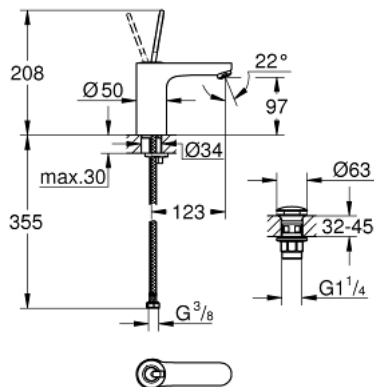

23 800 000 **GET SINGLE-LEVER BASIN MIXER 1/2"**
M-SIZE

PRODUCT DESCRIPTION

- Colour: chrome
- Single hole installation
- Metal lever
- GROHE FeatherControl Joystick cartridge
- GROHE LongLife finish
- GROHE EcoJoy - less water, perfect flow
- GROHE SpeedClean mousseur 5.7 l/min
- Smooth body
- waste set with push-open plug
- Flexible connection hoses
- GROHE FastFixation rapid installation system
- GROHE QuickTool included

23 800 000 **GET SINGLE-LEVER BASIN MIXER 1/2"**
M-SIZE

SPARE PARTS, September 2016 – now

- 1: Lever (Spare part-nr. 46906000)
- 2: Cartridge (Spare part-nr. 46907000)
- 3: Shank mounting kit (Spare part-nr. 46671000)
- 4: Flow control (Spare part-nr. 48159000)
- 5: Mounting wrench (Spare part-nr. 19017000)*
- * Optional accessories