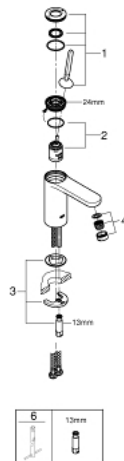

23 800 000 **GET SINGLE-LEVER BASIN MIXER 1/2"**
M-SIZE

PRODUCT DESCRIPTION

- Colour: chrome
- Single hole installation
- Metal lever
- GROHE FeatherControl Joystick cartridge
- GROHE LongLife finish
- GROHE EcoJoy - less water, perfect flow
- GROHE SpeedClean mousseur 5.7 l/min
- Smooth body
- waste set with push-open plug
- Flexible connection hoses
- GROHE FastFixation rapid installation system
- GROHE QuickTool included

23 800 000 **GET SINGLE-LEVER BASIN MIXER 1/2"**
M-SIZE

SPARE PARTS, September 2016 – now

- 1: Lever (Spare part-nr. 46906000)
- 2: Cartridge (Spare part-nr. 46907000)
- 3: Shank mounting kit (Spare part-nr. 46671000)
- 4: Flow control (Spare part-nr. 48159000)
- 5: Mounting wrench (Spare part-nr. 19017000)*
- * Optional accessories