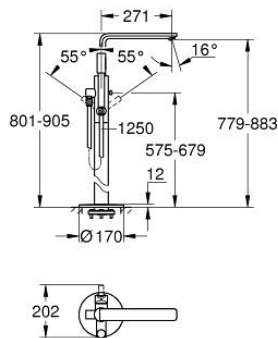

23 792 DC1 LINEARE SINGLE-LEVER BATH MIXER 1/2", FLOOR MOUNTED

PRODUCT DESCRIPTION

- Colour: supersteel
- Requires Rough-In Set (29 038 001) (sold separately)
- GROHE SilkMove 35 mm ceramic cartridge
- With temperature limiter
- GROHE LongLife finish
- Automatic diverter: bath/shower
- Swivel tubular spout with mousseur and stop limiter
- projection 271 mm
- Integrated non-return valve in the shower outlet 1/2"
- With shower holder
- metal stick hand shower
- shower hose 1250 mm
- Protected against backflow
- min. recommended pressure 1.0 bar

23 792 DC1 LINEARE SINGLE-LEVER BATH MIXER 1/2", FLOOR MOUNTED

SPARE PARTS, September 2016 – now

- 1: Lever (Spare part-nr. 46983DC0)
- 2: Cartridge (Spare part-nr. 46374000)
- 3: Flow control (Spare part-nr. 13941DC0)
- 4: Dirt strainer (Spare part-nr. 0700200M)
- 5: Diverter knob (Spare part-nr. 64989DC0)
- 6: 3-Way Diverter Valve & Trim (Spare part-nr. 65655DC0)
- 7: Non-return valve (Spare part-nr. 08565000)