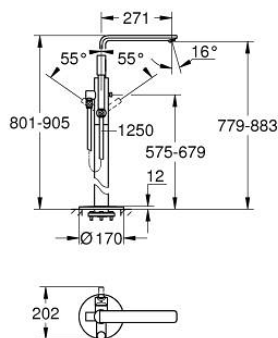

23 792 AL1 LINEARE SINGLE-LEVER BATH MIXER 1/2", FLOOR MOUNTED

PRODUCT DESCRIPTION

- Colour: Brushed hard graphite
- Requires Rough-In Set (29 038 001) (sold separately)
- GROHE SilkMove 35 mm ceramic cartridge
- With temperature limiter
- GROHE LongLife finish
- Automatic diverter: bath/shower
- Swivel tubular spout with mousseur and stop limiter
- projection 271 mm
- Integrated non-return valve in the shower outlet 1/2"
- With shower holder
- metal stick hand shower
- shower hose 1250 mm
- Protected against backflow
- min. recommended pressure 1.0 bar

23 792 AL1 LINEARE SINGLE-LEVER BATH MIXER 1/2", FLOOR MOUNTED

SPARE PARTS, March 2019 – now

- 1: Lever (Spare part-nr. 46983AL0)
- 2: Cartridge (Spare part-nr. 46374000)
- 3: Flow control (Spare part-nr. 13941AL0)
- 4: Dirt strainer (Spare part-nr. 0700200M)
- 5: Diverter knob (Spare part-nr. 64989AL0)
- 6: 3-Way Diverter Valve & Trim (Spare part-nr. 65655AL0)
- 7: Non-return valve (Spare part-nr. 08565000)