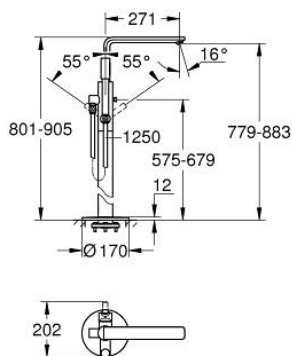

## 23 792 001 LINEARE SINGLE-LEVER BATH MIXER 1/2", FLOOR MOUNTED

### PRODUCT DESCRIPTION

- Colour: chrome
- GROHE SilkMove 35 mm ceramic cartridge
- With temperature limiter
- GROHE LongLife finish
- Automatic diverter: bath/shower
- Spout with mousseur
- Integrated non-return valve in the shower outlet 1/2"
- With shower holder
- metal stick hand shower
- shower hose 1250 mm
- Protected against backflow
- min. recommended pressure 1.0 bar

### SPARE PARTS, July 2016 – now

- 1: Lever (Spare part-nr. 46983000)
- 2: Cartridge (Spare part-nr. 46374000)
- 3: Flow control (Spare part-nr. 13941000)
- 4: Dirt strainer (Spare part-nr. 0700200M)
- 5: Diverter knob (Spare part-nr. 64989000)
- 6: 3-Way Diverter Valve & Trim (Spare part-nr. 65655000)
- 7: Non-return valve (Spare part-nr. 08565000)