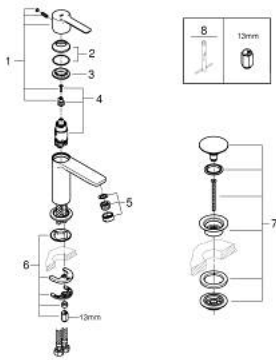

## 23 791 DC1 LINEARE SINGLE-LEVER BASIN MIXER 1/2" XS-SIZE

### PRODUCT DESCRIPTION

- Colour: supersteel
- Single hole installation
- Metal lever
- GROHE SilkMove 28 mm ceramic cartridge
- With temperature limiter
- GROHE LongLife finish
- GROHE EcoJoy - less water, perfect flow
- maximum flow rate (at 3 bar): 5 l/min
- SpeedClean mousseur
- GROHE FastFixation Plus installation system
- smooth body with push-open waste set 1 1/4"
- Flexible connection hoses

### SPARE PARTS, September 2016 – now

- 1: Lever (Spare part-nr. 46980DC0)
  - 2: Cap (Spare part-nr. 46581DC0)
  - 3: Fitting ring (Spare part-nr. 07419000)
  - 4: Cartridge (Spare part-nr. 46580000)
  - 5: Flow control (Spare part-nr. 48159DC0)
  - 6: Shank mounting kit (Spare part-nr. 46645000)
  - 7: Waste set with push-open plug (Spare part-nr. 65807DC0)
  - 8: Mounting wrench (Spare part-nr. 19017000)\*
- \* Optional accessories