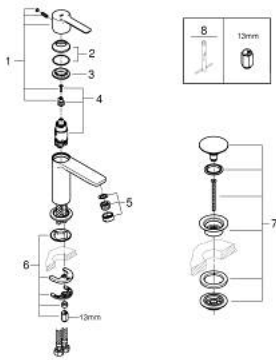

23 791 DC1 LINEARE SINGLE-LEVER BASIN MIXER 1/2" XS-SIZE

PRODUCT DESCRIPTION

- Colour: supersteel
- Single hole installation
- Metal lever
- GROHE SilkMove 28 mm ceramic cartridge
- With temperature limiter
- GROHE LongLife finish
- GROHE EcoJoy - less water, perfect flow
- maximum flow rate (at 3 bar): 5 l/min
- SpeedClean mousseur
- GROHE FastFixation Plus installation system
- smooth body with push-open waste set 1 1/4"
- Flexible connection hoses
- AquaCalibrator

23 791 DC1 LINEARE SINGLE-LEVER BASIN MIXER 1/2" XS-SIZE

SPARE PARTS, September 2016 – now

- 1: Lever (Spare part-nr. 46980DC0)
 - 2: Cap (Spare part-nr. 46581DC0)
 - 3: Fitting ring (Spare part-nr. 07419000)
 - 4: Cartridge (Spare part-nr. 46580000)
 - 5: Flow control (Spare part-nr. 48159DC0)
 - 6: Shank mounting kit (Spare part-nr. 46645000)
 - 7: Waste set with push-open plug (Spare part-nr. 65807DC0)
 - 8: Mounting wrench (Spare part-nr. 19017000)*
- * Optional accessories