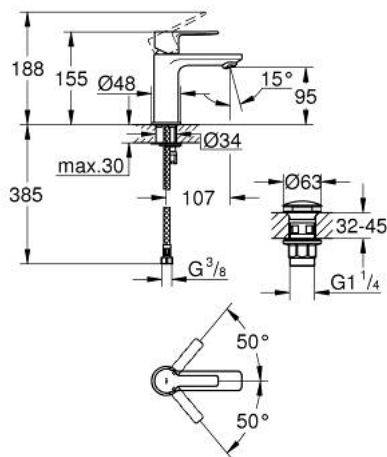

## 23 791 DC1 LINEARE SINGLE-LEVER BASIN MIXER 1/2" XS-SIZE

### PRODUCT DESCRIPTION

- Colour: supersteel
- Single hole installation
- Metal lever
- GROHE SilkMove 28 mm ceramic cartridge
- With temperature limiter
- GROHE LongLife finish
- GROHE EcoJoy - less water, perfect flow
- maximum flow rate (at 3 bar): 5 l/min
- SpeedClean mousseur
- GROHE FastFixation Plus installation system
- smooth body with push-open waste set 1 1/4"
- Flexible connection hoses

### SPARE PARTS, September 2016 – now

- 1: Lever (Spare part-nr. 46980DC0)
  - 2: Cap (Spare part-nr. 46581DC0)
  - 3: Fitting ring (Spare part-nr. 07419000)
  - 4: Cartridge (Spare part-nr. 46580000)
  - 5: Flow control (Spare part-nr. 48159DC0)
  - 6: Shank mounting kit (Spare part-nr. 46645000)
  - 7: Waste set with push-open plug (Spare part-nr. 65807DC0)
  - 8: Mounting wrench (Spare part-nr. 19017000)\*
- \* Optional accessories