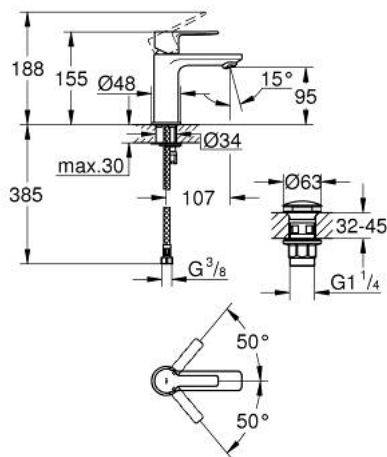

23 791 DC1 LINEARE SINGLE-LEVER BASIN MIXER 1/2" XS-SIZE

PRODUCT DESCRIPTION

- Colour: supersteel
- Single hole installation
- Metal lever
- GROHE SilkMove 28 mm ceramic cartridge
- With temperature limiter
- GROHE LongLife finish
- GROHE EcoJoy - less water, perfect flow
- maximum flow rate (at 3 bar): 5 l/min
- SpeedClean mousseur
- GROHE FastFixation Plus installation system
- smooth body with push-open waste set 1 1/4"
- Flexible connection hoses
- AquaCalibrator

23 791 DC1 LINEARE SINGLE-LEVER BASIN MIXER 1/2" XS-SIZE

SPARE PARTS, September 2016 – now

- 1: Lever (Spare part-nr. 46980DC0)
 - 2: Cap (Spare part-nr. 46581DC0)
 - 3: Fitting ring (Spare part-nr. 07419000)
 - 4: Cartridge (Spare part-nr. 46580000)
 - 5: Flow control (Spare part-nr. 48159DC0)
 - 6: Shank mounting kit (Spare part-nr. 46645000)
 - 7: Waste set with push-open plug (Spare part-nr. 65807DC0)
 - 8: Mounting wrench (Spare part-nr. 19017000)*
- * Optional accessories