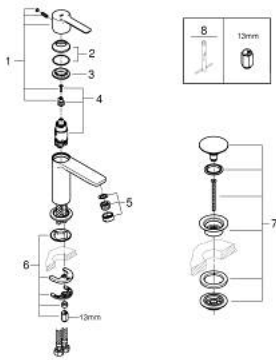

23 791 001 **LINEARE SINGLE-LEVER BASIN MIXER 1/2"**
XS-SIZE

PRODUCT DESCRIPTION

- Colour: chrome
- Single hole installation
- Metal lever
- GROHE SilkMove 28 mm ceramic cartridge
- With temperature limiter
- GROHE LongLife finish
- GROHE EcoJoy - less water, perfect flow
- maximum flow rate (at 3 bar): 5 l/min
- SpeedClean mousseur
- GROHE FastFixation Plus installation system
- smooth body with push-open waste set 1 1/4"
- Flexible connection hoses

23 791 001 **LINEARE SINGLE-LEVER BASIN MIXER 1/2"**
XS-SIZE

SPARE PARTS, July 2016 – now

- 1: Lever (Spare part-nr. 46980000)
 - 2: Cap (Spare part-nr. 46581000)
 - 3: Fitting ring (Spare part-nr. 07419000)
 - 4: Cartridge (Spare part-nr. 46580000)
 - 5: Flow control (Spare part-nr. 48159000)
 - 6: Shank mounting kit (Spare part-nr. 46645000)
 - 7: Waste set with push-open plug (Spare part-nr. 65807000)
 - 7.1: Nipple (Spare part-nr. 45986000)
 - 8: Mounting wrench (Spare part-nr. 19017000)*
- * Optional accessories