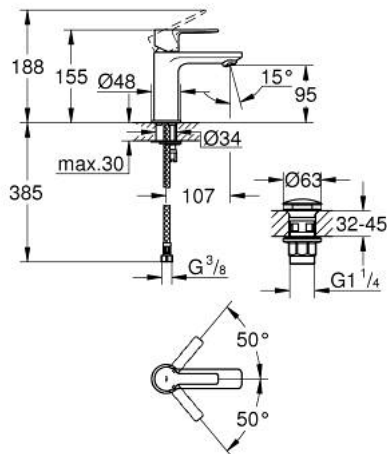

23 791 001 **LINEARE SINGLE-LEVER BASIN MIXER 1/2"**
XS-SIZE

PRODUCT DESCRIPTION

- Colour: chrome
- Single hole installation
- Metal lever
- GROHE SilkMove 28 mm ceramic cartridge
- With temperature limiter
- GROHE LongLife finish
- GROHE EcoJoy - less water, perfect flow
- maximum flow rate (at 3 bar): 5 l/min
- SpeedClean mousseur
- GROHE FastFixation Plus installation system
- smooth body with push-open waste set 1 1/4"
- Flexible connection hoses

23 791 001 **LINEARE SINGLE-LEVER BASIN MIXER 1/2"**
XS-SIZE

SPARE PARTS, July 2016 – now

- 1: Lever (Spare part-nr. 46980000)
 - 2: Cap (Spare part-nr. 46581000)
 - 3: Fitting ring (Spare part-nr. 07419000)
 - 4: Cartridge (Spare part-nr. 46580000)
 - 5: Flow control (Spare part-nr. 48159000)
 - 6: Shank mounting kit (Spare part-nr. 46645000)
 - 7: Waste set with push-open plug (Spare part-nr. 65807000)
 - 7.1: Nipple (Spare part-nr. 45986000)
 - 8: Mounting wrench (Spare part-nr. 19017000)*
- * Optional accessories