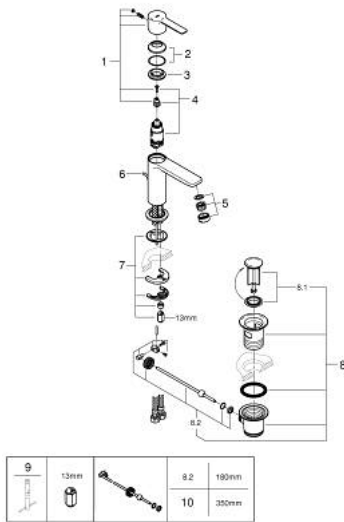

23 790 001 **LINEARE SINGLE-LEVER BASIN MIXER 1/2"**
XS-SIZE

PRODUCT DESCRIPTION

- Colour: chrome
- Single hole installation
- Metal lever
- GROHE SilkMove 28 mm ceramic cartridge
- OpenCold - cold water flow in mid-lever position saves energy
- With temperature limiter
- GROHE LongLife finish
- GROHE EcoJoy - less water, perfect flow
- maximum flow rate (at 3 bar): 5 l/min
- SpeedClean mousseur
- GROHE FastFixation Plus installation system
- Pop-up waste set 1 1/4"
- Flexible connection hoses

23 790 001 **LINEARE SINGLE-LEVER BASIN MIXER 1/2"**
XS-SIZE

SPARE PARTS, July 2016 – now

- 1: Lever (Spare part-nr. 46981000)
- 2: Cap (Spare part-nr. 46581000)
- 3: Fitting ring (Spare part-nr. 07419000)
- 4: Cartridge (Spare part-nr. 46580000)
- 5: Flow control (Spare part-nr. 48159000)
- 6: Pop-up rod (Spare part-nr. 46739000)
- 7: Shank mounting kit (Spare part-nr. 46645000)
- 8: 1 1/4" waste set (Spare part-nr. 28910000)
- 8.1: Plug (Spare part-nr. 07182000)
- 8.2: Eccentric rod (Spare part-nr. 07052000)
- 9: Mounting wrench (Spare part-nr. 19017000)*
- 10: Eccentric rod (Spare part-nr. 07341000)*