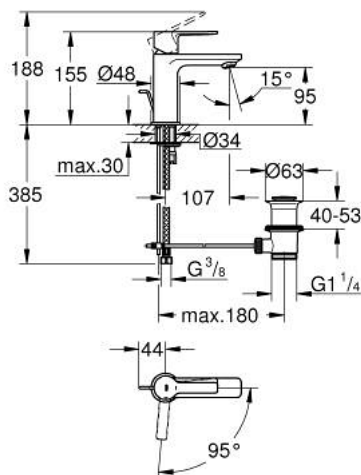

23 790 001 **LINEARE SINGLE-LEVER BASIN MIXER 1/2"**
XS-SIZE

PRODUCT DESCRIPTION

- Colour: chrome
- Single hole installation
- Metal lever
- GROHE SilkMove 28 mm ceramic cartridge
- OpenCold - cold water flow in mid-lever position saves energy
- With temperature limiter
- GROHE LongLife finish
- GROHE EcoJoy - less water, perfect flow
- maximum flow rate (at 3 bar): 5 l/min
- SpeedClean mousseur
- GROHE FastFixation Plus installation system
- Pop-up waste set 1 1/4"
- Flexible connection hoses

23 790 001 **LINEARE SINGLE-LEVER BASIN MIXER 1/2"**
XS-SIZE

SPARE PARTS, July 2016 – now

- 1: Lever (Spare part-nr. 46981000)
- 2: Cap (Spare part-nr. 46581000)
- 3: Fitting ring (Spare part-nr. 07419000)
- 4: Cartridge (Spare part-nr. 46580000)
- 5: Flow control (Spare part-nr. 48159000)
- 6: Pop-up rod (Spare part-nr. 46739000)
- 7: Shank mounting kit (Spare part-nr. 46645000)
- 8: 1 1/4" waste set (Spare part-nr. 28910000)
- 8.1: Plug (Spare part-nr. 07182000)
- 8.2: Eccentric rod (Spare part-nr. 07052000)
- 9: Mounting wrench (Spare part-nr. 19017000)*
- 10: Eccentric rod (Spare part-nr. 07341000)*