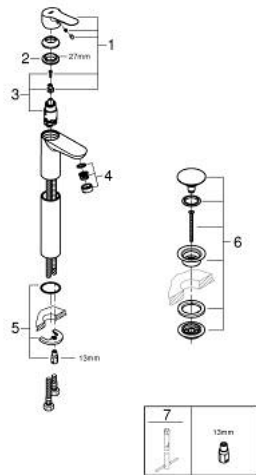

23 777 000 **START EDGE SINGLE-LEVER BASIN MIXER 1/2"**  
**XL-SIZE**

**PRODUCT DESCRIPTION**

- Colour: chrome
- Single hole installation
- For free-standing basins
- Metal lever
- GROHE SmoothControl 28 mm ceramic cartridge
- GROHE LongLife finish
- GROHE EcoJoy mousseur 5.7 l/min
- Rapid installation system
- Smooth body
- waste set with push-open plug
- Flexible connection hoses

23 777 000 **START EDGE SINGLE-LEVER BASIN MIXER 1/2"**  
**XL-SIZE**

**SPARE PARTS**, May 2019 – now

- 1: Lever (Spare part-nr. 46697000)
- 2: Fitting ring (Spare part-nr. 46715000)
- 3: Cartridge (Spare part-nr. 46580000)
- 4: Flow control (Spare part-nr. 48159000)
- 5: Shank mounting kit (Spare part-nr. 46249000)
- 6: Waste set with push-open plug (Spare part-nr. 65807000)
- 7: Mounting wrench (Spare part-nr. 19017000)\*