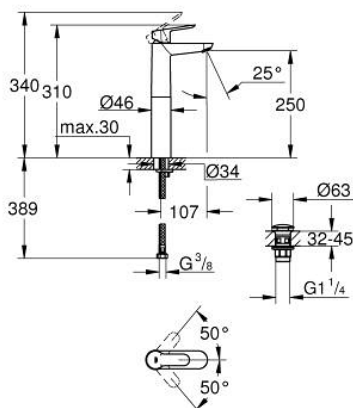

23 777 000 **START EDGE SINGLE-LEVER BASIN MIXER 1/2"**  
**XL-SIZE**

**PRODUCT DESCRIPTION**

- Colour: chrome
- Single hole installation
- For free-standing basins
- Metal lever
- GROHE SmoothControl 28 mm ceramic cartridge
- GROHE LongLife finish
- GROHE EcoJoy mousseur 5.7 l/min
- Rapid installation system
- Smooth body
- waste set with push-open plug
- Flexible connection hoses

23 777 000 **START EDGE SINGLE-LEVER BASIN MIXER 1/2"**  
**XL-SIZE**

**SPARE PARTS**, May 2019 – now

- 1: Lever (Spare part-nr. 46697000)
- 2: Fitting ring (Spare part-nr. 46715000)
- 3: Cartridge (Spare part-nr. 46580000)
- 4: Flow control (Spare part-nr. 48159000)
- 5: Shank mounting kit (Spare part-nr. 46249000)
- 6: Waste set with push-open plug (Spare part-nr. 65807000)
- 7: Mounting wrench (Spare part-nr. 19017000)\*