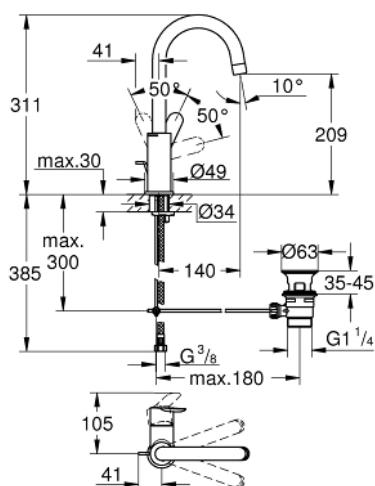

23 776 000 **START EDGE SINGLE-LEVER BASIN MIXER 1/2"**
L-SIZE

PRODUCT DESCRIPTION

- Colour: chrome
- Single hole installation
- Metal lever
- GROHE SmoothControl 28 mm ceramic cartridge
- GROHE LongLife finish
- GROHE EcoJoy mousseur 5.7 l/min
- Rapid installation system
- swivel tubular spout
- Pop-up waste set 1 1/4"
- Flexible connection hoses

23 776 000 **START EDGE SINGLE-LEVER BASIN MIXER 1/2"**
L-SIZE

SPARE PARTS, February 2018 – now

- 1: Lever (Spare part-nr. 46812000)
- 2: Cap (Spare part-nr. 46581000)
- 3: Fitting ring (Spare part-nr. 07419000)
- 4: Cartridge (Spare part-nr. 46580000)
- 5: Flow control (Spare part-nr. 13935000)
- 6: Safety ring (Spare part-nr. 4825700M)
- 7: Pop-up rod (Spare part-nr. 46739000)
- 8: Shank mounting kit (Spare part-nr. 46249000)
- 9: 1 1/4" waste set (Spare part-nr. 28910000)
- 9.1: Plug (Spare part-nr. 07182000)
- 9.2: Eccentric rod (Spare part-nr. 07052000)
- 10: Eccentric rod (Spare part-nr. 07341000)*
- 11: Mounting wrench (Spare part-nr. 19017000)*