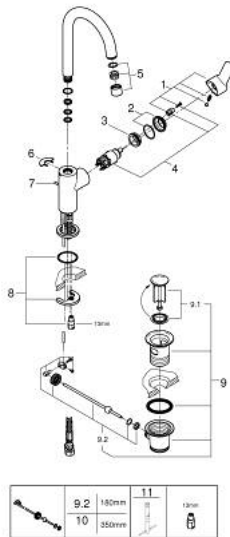

23 776 000 **START EDGE SINGLE-LEVER BASIN MIXER 1/2"**
L-SIZE

PRODUCT DESCRIPTION

- Colour: chrome
- Single hole installation
- Metal lever
- GROHE SmoothControl 28 mm ceramic cartridge
- GROHE LongLife finish
- GROHE EcoJoy mousseur 5.7 l/min
- Rapid installation system
- swivel tubular spout
- Pop-up waste set 1 1/4"
- Flexible connection hoses

23 776 000 **START EDGE SINGLE-LEVER BASIN MIXER 1/2"**
L-SIZE

SPARE PARTS, February 2018 – now

- 1: Lever (Spare part-nr. 46812000)
- 2: Cap (Spare part-nr. 46581000)
- 3: Fitting ring (Spare part-nr. 07419000)
- 4: Cartridge (Spare part-nr. 46580000)
- 5: Flow control (Spare part-nr. 13935000)
- 6: Safety ring (Spare part-nr. 4825700M)
- 7: Pop-up rod (Spare part-nr. 46739000)
- 8: Shank mounting kit (Spare part-nr. 46249000)
- 9: 1 1/4" waste set (Spare part-nr. 28910000)
- 9.1: Plug (Spare part-nr. 07182000)
- 9.2: Eccentric rod (Spare part-nr. 07052000)
- 10: Eccentric rod (Spare part-nr. 07341000)*
- 11: Mounting wrench (Spare part-nr. 19017000)*