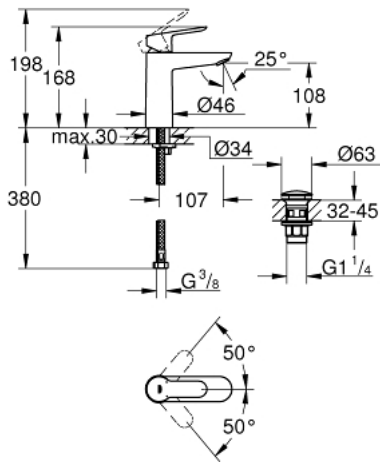

23 775 000 **START EDGE SINGLE-LEVER BASIN MIXER 1/2"**
M-SIZE

PRODUCT DESCRIPTION

- Colour: chrome
- Single hole installation
- Metal lever
- GROHE SmoothControl 28 mm ceramic cartridge
- GROHE LongLife finish
- GROHE EcoJoy mousseur 5.7 l/min
- Rapid installation system
- Smooth body
- waste set with push-open plug
- Flexible connection hoses

23 775 000 **START EDGE SINGLE-LEVER BASIN MIXER 1/2"** **M-SIZE**

SPARE PARTS, May 2016 – now

- 1: Lever (Spare part-nr. 46697000)
 - 2: Fitting ring (Spare part-nr. 46715000)
 - 3: Cartridge (Spare part-nr. 46580000)
 - 4: Flow control (Spare part-nr. 48159000)
 - 5: Shank mounting kit (Spare part-nr. 46249000)
 - 6: Mounting wrench (Spare part-nr. 19017000)*
- * Optional accessories