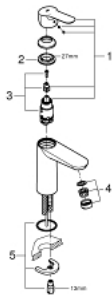

23 775 000 **START EDGE SINGLE-LEVER BASIN MIXER 1/2"**
M-SIZE

PRODUCT DESCRIPTION

- Colour: chrome
- Single hole installation
- Metal lever
- GROHE SmoothControl 28 mm ceramic cartridge
- GROHE LongLife finish
- GROHE EcoJoy mousseur 5.7 l/min
- Rapid installation system
- Smooth body
- waste set with push-open plug
- Flexible connection hoses

23 775 000 **START EDGE SINGLE-LEVER BASIN MIXER 1/2"** **M-SIZE**

SPARE PARTS, May 2016 – now

- 1: Lever (Spare part-nr. 46697000)
 - 2: Fitting ring (Spare part-nr. 46715000)
 - 3: Cartridge (Spare part-nr. 46580000)
 - 4: Flow control (Spare part-nr. 48159000)
 - 5: Shank mounting kit (Spare part-nr. 46249000)
 - 6: Mounting wrench (Spare part-nr. 19017000)*
- * Optional accessories