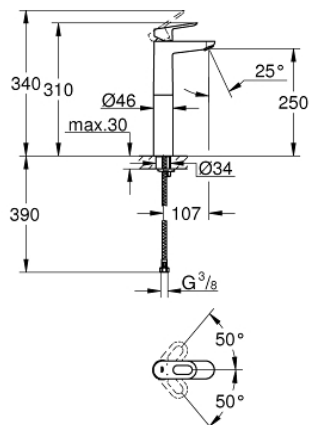

23 764 000 **BAULOOK SINGLE-LEVER BASIN MIXER 1/2"**
XL-SIZE

PRODUCT DESCRIPTION

- Colour: chrome
- Single hole installation
- For free-standing basins
- Metal lever
- GROHE SmoothControl 28 mm ceramic cartridge
- GROHE LongLife finish
- GROHE EcoJoy - less water, perfect flow
- maximum flow rate (at 3 bar): 5 l/min
- Rapid installation system
- Smooth body
- Flexible connection hoses

23 764 000 **BAULOOP SINGLE-LEVER BASIN MIXER 1/2"**
XL-SIZE

SPARE PARTS, May 2016 – now

- 1: Lever (Spare part-nr. 46695000)
 - 2: Fitting ring (Spare part-nr. 46715000)
 - 3: Cartridge (Spare part-nr. 46580000)
 - 4: Flow control (Spare part-nr. 48159000)
 - 5: Shank mounting kit (Spare part-nr. 46249000)
 - 6: Mounting wrench (Spare part-nr. 19017000)*
- * Optional accessories