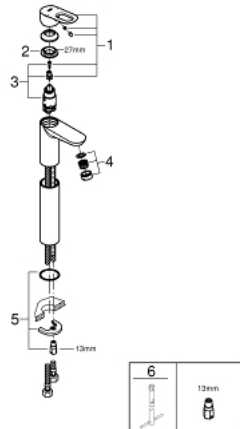

23 764 000 **BAULOOK SINGLE-LEVER BASIN MIXER 1/2"**
XL-SIZE

PRODUCT DESCRIPTION

- Colour: chrome
- Single hole installation
- For free-standing basins
- Metal lever
- GROHE SmoothControl 28 mm ceramic cartridge
- GROHE LongLife finish
- GROHE EcoJoy - less water, perfect flow
- maximum flow rate (at 3 bar): 5 l/min
- Rapid installation system
- Smooth body
- Flexible connection hoses

23 764 000 **BAULOOP SINGLE-LEVER BASIN MIXER 1/2"**
XL-SIZE

SPARE PARTS, May 2016 – now

- 1: Lever (Spare part-nr. 46695000)
 - 2: Fitting ring (Spare part-nr. 46715000)
 - 3: Cartridge (Spare part-nr. 46580000)
 - 4: Flow control (Spare part-nr. 48159000)
 - 5: Shank mounting kit (Spare part-nr. 46249000)
 - 6: Mounting wrench (Spare part-nr. 19017000)*
- * Optional accessories