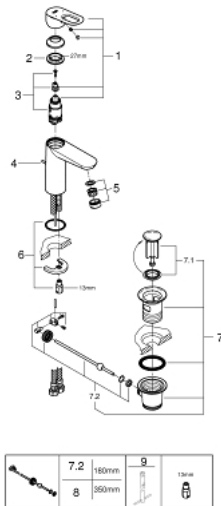

23 762 000 **BAULoop SINGLE-LEVER BASIN MIXER 1/2"**
M-SIZE

PRODUCT DESCRIPTION

- Colour: chrome
- Single hole installation
- Metal lever
- GROHE SmoothControl 28 mm ceramic cartridge
- GROHE LongLife finish
- GROHE EcoJoy - less water, perfect flow
- maximum flow rate (at 3 bar): 5 l/min
- Rapid installation system
- plastic pop-up waste set 1 1/4"
- Flexible connection hoses

23 762 000 **BAULOOP SINGLE-LEVER BASIN MIXER 1/2"**
M-SIZE

SPARE PARTS, May 2016 – now

- 1: Lever (Spare part-nr. 46695000)
- 2: Fitting ring (Spare part-nr. 46715000)
- 3: Cartridge (Spare part-nr. 46580000)
- 4: Pop-up rod (Spare part-nr. 46739000)
- 5: Flow control (Spare part-nr. 48159000)
- 6: Shank mounting kit (Spare part-nr. 46249000)
- 7: 1 1/4" waste set (Spare part-nr. 28910000)
- 7.1: Plug (Spare part-nr. 07182000)
- 7.2: Eccentric rod (Spare part-nr. 07052000)
- 8: Eccentric rod (Spare part-nr. 07341000)*
- 9: Mounting wrench (Spare part-nr. 19017000)*