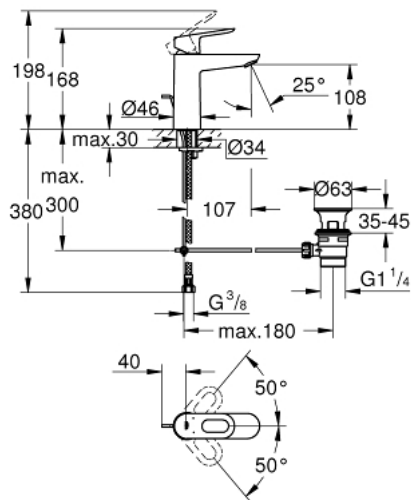

23 762 000 **BAULoop SINGLE-LEVER BASIN MIXER 1/2"**
M-SIZE

PRODUCT DESCRIPTION

- Colour: chrome
- Single hole installation
- Metal lever
- GROHE SmoothControl 28 mm ceramic cartridge
- GROHE LongLife finish
- GROHE EcoJoy - less water, perfect flow
- maximum flow rate (at 3 bar): 5 l/min
- Rapid installation system
- plastic pop-up waste set 1 1/4"
- Flexible connection hoses

23 762 000 **BAULOOP SINGLE-LEVER BASIN MIXER 1/2"**
M-SIZE

SPARE PARTS, May 2016 – now

- 1: Lever (Spare part-nr. 46695000)
- 2: Fitting ring (Spare part-nr. 46715000)
- 3: Cartridge (Spare part-nr. 46580000)
- 4: Pop-up rod (Spare part-nr. 46739000)
- 5: Flow control (Spare part-nr. 48159000)
- 6: Shank mounting kit (Spare part-nr. 46249000)
- 7: 1 1/4" waste set (Spare part-nr. 28910000)
- 7.1: Plug (Spare part-nr. 07182000)
- 7.2: Eccentric rod (Spare part-nr. 07052000)
- 8: Eccentric rod (Spare part-nr. 07341000)*
- 9: Mounting wrench (Spare part-nr. 19017000)*