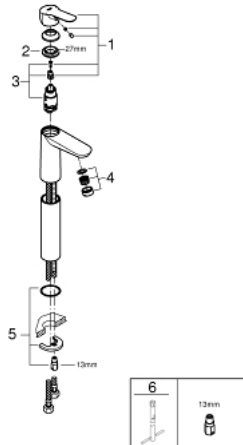

23 761 000 **BAUEDGE SINGLE-LEVER BASIN MIXER 1/2"**
XL-SIZE

PRODUCT DESCRIPTION

- Colour: chrome
- Single hole installation
- For free-standing basins
- Metal lever
- GROHE SmoothControl 28 mm ceramic cartridge
- GROHE LongLife finish
- GROHE EcoJoy - less water, perfect flow
- maximum flow rate (at 3 bar): 5 l/min
- Rapid installation system
- Smooth body
- Flexible connection hoses

23 761 000 **BAUEDGE SINGLE-LEVER BASIN MIXER 1/2"**
XL-SIZE

SPARE PARTS, May 2016 – now

- 1: Lever (Spare part-nr. 46697000)
 - 2: Fitting ring (Spare part-nr. 46715000)
 - 3: Cartridge (Spare part-nr. 46580000)
 - 4: Flow control (Spare part-nr. 48159000)
 - 5: Shank mounting kit (Spare part-nr. 46249000)
 - 6: Mounting wrench (Spare part-nr. 19017000)*
- * Optional accessories