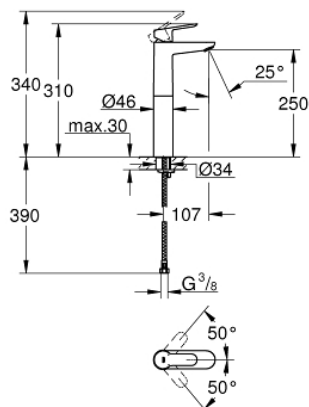

23 761 000 **BAUEDGE SINGLE-LEVER BASIN MIXER 1/2"**
XL-SIZE

PRODUCT DESCRIPTION

- Colour: chrome
- Single hole installation
- For free-standing basins
- Metal lever
- GROHE SmoothControl 28 mm ceramic cartridge
- GROHE LongLife finish
- GROHE EcoJoy - less water, perfect flow
- maximum flow rate (at 3 bar): 5 l/min
- Rapid installation system
- Smooth body
- Flexible connection hoses

23 761 000 **BAUEDGE SINGLE-LEVER BASIN MIXER 1/2"**
XL-SIZE

SPARE PARTS, May 2016 – now

- 1: Lever (Spare part-nr. 46697000)
 - 2: Fitting ring (Spare part-nr. 46715000)
 - 3: Cartridge (Spare part-nr. 46580000)
 - 4: Flow control (Spare part-nr. 48159000)
 - 5: Shank mounting kit (Spare part-nr. 46249000)
 - 6: Mounting wrench (Spare part-nr. 19017000)*
- * Optional accessories