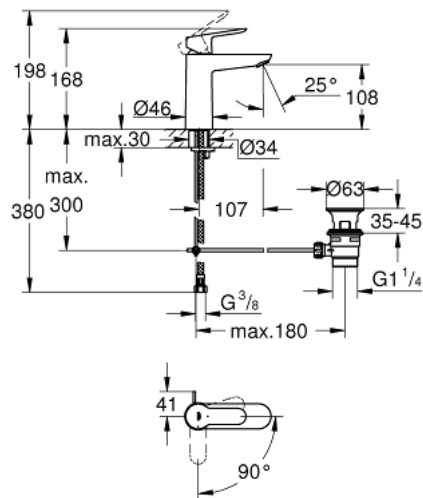

23 759 000 **BAUEDGE SINGLE-LEVER BASIN MIXER 1/2"**
M-SIZE

PRODUCT DESCRIPTION

- Colour: chrome
- Single hole installation
- Metal lever
- GROHE SmoothControl 28 mm ceramic cartridge
- EcoMode - cold water flow in mid-lever position saves energy
- with integrated temperature limiter
- GROHE LongLife finish
- GROHE EcoJoy - less water, perfect flow
- maximum flow rate (at 3 bar): 5 l/min
- Rapid installation system
- plastic pop-up waste set 1 1/4"
- Flexible connection hoses

23 759 000 **BAUEDGE SINGLE-LEVER BASIN MIXER 1/2"**
M-SIZE

SPARE PARTS, May 2016 – now

- 1: Lever (Spare part-nr. 46923000)
- 2: Fitting ring (Spare part-nr. 46715000)
- 3: Cartridge (Spare part-nr. 46580000)
- 4: Pop-up rod (Spare part-nr. 46739000)
- 5: Flow control (Spare part-nr. 48159000)
- 6: Shank mounting kit (Spare part-nr. 46249000)
- 7: 1 1/4" waste set (Spare part-nr. 28910000)
- 7.1: Plug (Spare part-nr. 07182000)
- 7.2: Eccentric rod (Spare part-nr. 07052000)
- 8: Eccentric rod (Spare part-nr. 07341000)*
- 9: Mounting wrench (Spare part-nr. 19017000)*