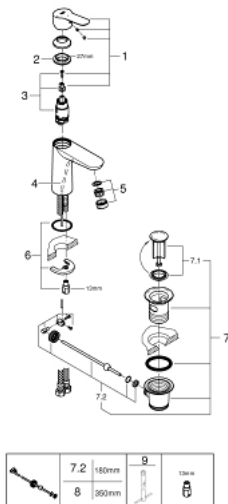

23 759 000 **BAUEDGE SINGLE-LEVER BASIN MIXER 1/2"**
M-SIZE

PRODUCT DESCRIPTION

- Colour: chrome
- Single hole installation
- Metal lever
- GROHE SmoothControl 28 mm ceramic cartridge
- EcoMode - cold water flow in mid-lever position saves energy
- with integrated temperature limiter
- GROHE LongLife finish
- GROHE EcoJoy - less water, perfect flow
- maximum flow rate (at 3 bar): 5 l/min
- Rapid installation system
- plastic pop-up waste set 1 1/4"
- Flexible connection hoses

23 759 000 **BAUEDGE SINGLE-LEVER BASIN MIXER 1/2"**
M-SIZE

SPARE PARTS, May 2016 – now

- 1: Lever (Spare part-nr. 46923000)
- 2: Fitting ring (Spare part-nr. 46715000)
- 3: Cartridge (Spare part-nr. 46580000)
- 4: Pop-up rod (Spare part-nr. 46739000)
- 5: Flow control (Spare part-nr. 48159000)
- 6: Shank mounting kit (Spare part-nr. 46249000)
- 7: 1 1/4" waste set (Spare part-nr. 28910000)
- 7.1: Plug (Spare part-nr. 07182000)
- 7.2: Eccentric rod (Spare part-nr. 07052000)
- 8: Eccentric rod (Spare part-nr. 07341000)*
- 9: Mounting wrench (Spare part-nr. 19017000)*