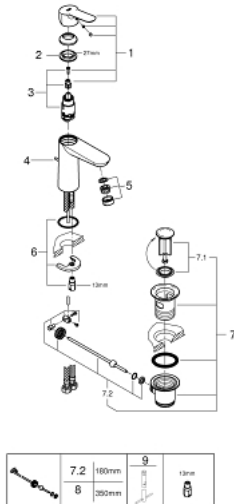

23 758 000 **BAUEDGE SINGLE-LEVER BASIN MIXER 1/2"**  
**M-SIZE**

**PRODUCT DESCRIPTION**

- Colour: chrome
- Single hole installation
- Metal lever
- GROHE SmoothControl 28 mm ceramic cartridge
- GROHE LongLife finish
- GROHE EcoJoy - less water, perfect flow
- maximum flow rate (at 3 bar): 5 l/min
- Rapid installation system
- plastic pop-up waste set 1 1/4"
- Flexible connection hoses

23 758 000 **BAUEDGE SINGLE-LEVER BASIN MIXER 1/2"**  
**M-SIZE**

**SPARE PARTS**, May 2016 – now

- 1: Lever (Spare part-nr. 46697000)
- 2: Fitting ring (Spare part-nr. 46715000)
- 3: Cartridge (Spare part-nr. 46580000)
- 4: Pop-up rod (Spare part-nr. 46739000)
- 5: Flow control (Spare part-nr. 48159000)
- 6: Shank mounting kit (Spare part-nr. 46249000)
- 7: 1 1/4" waste set (Spare part-nr. 28910000)
- 7.1: Plug (Spare part-nr. 07182000)
- 7.2: Eccentric rod (Spare part-nr. 07052000)
- 8: Eccentric rod (Spare part-nr. 07341000)\*
- 9: Mounting wrench (Spare part-nr. 19017000)\*