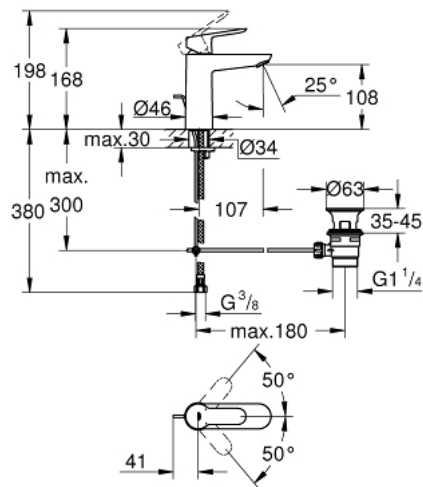

23 758 000 **BAUEDGE SINGLE-LEVER BASIN MIXER 1/2"**  
**M-SIZE**

**PRODUCT DESCRIPTION**

- Colour: chrome
- Single hole installation
- Metal lever
- GROHE SmoothControl 28 mm ceramic cartridge
- GROHE LongLife finish
- GROHE EcoJoy - less water, perfect flow
- maximum flow rate (at 3 bar): 5 l/min
- Rapid installation system
- plastic pop-up waste set 1 1/4"
- Flexible connection hoses

23 758 000 **BAUEDGE SINGLE-LEVER BASIN MIXER 1/2"**  
**M-SIZE**

**SPARE PARTS**, May 2016 – now

- 1: Lever (Spare part-nr. 46697000)
- 2: Fitting ring (Spare part-nr. 46715000)
- 3: Cartridge (Spare part-nr. 46580000)
- 4: Pop-up rod (Spare part-nr. 46739000)
- 5: Flow control (Spare part-nr. 48159000)
- 6: Shank mounting kit (Spare part-nr. 46249000)
- 7: 1 1/4" waste set (Spare part-nr. 28910000)
- 7.1: Plug (Spare part-nr. 07182000)
- 7.2: Eccentric rod (Spare part-nr. 07052000)
- 8: Eccentric rod (Spare part-nr. 07341000)\*
- 9: Mounting wrench (Spare part-nr. 19017000)\*